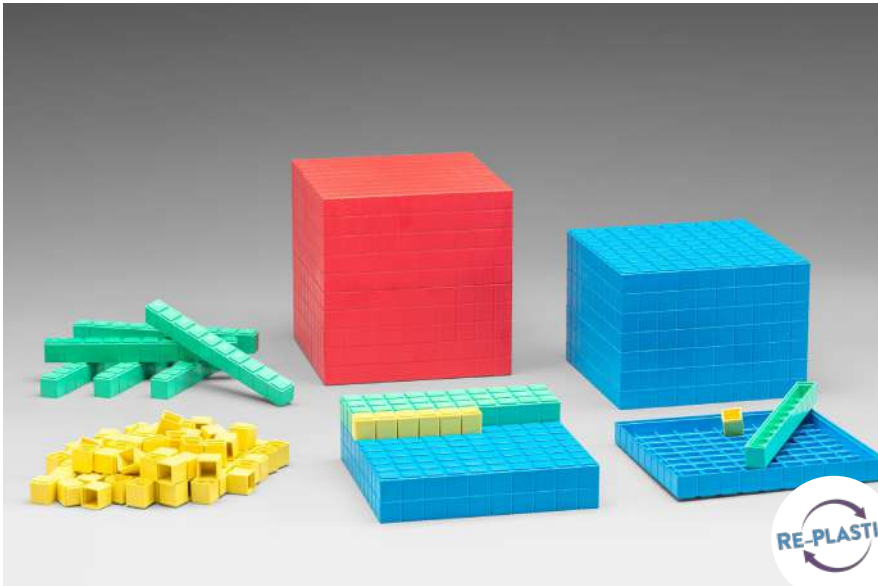

Base Ten Set

LEARNING MATERIAL

100 yellow units
10 green rods
10 blue hundred flats
1 red thousand cube
Made of **RE-Plastic**.
Packed in a cardboard box with instructions.

039577.000

EAN: 426041 4065866