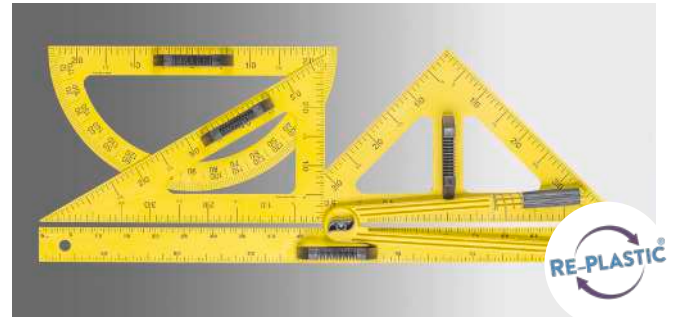

015121.000 Drawing Set I

EAN: 4260414065064
010430.000 Ruler 100cm
010620.000 Protractor 180° 50cm
010720.000 Set Square 45° 60cm
010820.000 Set Square 60° 50cm
010920.000 Compass 50cm

Made out of **RE-Plastic**.
Packed in a plastic bag.

015121.M00 Magnetic Drawing Set I

EAN: 4260414065088
010430.M00 Ruler 100cm
010620.M00 Protractor 180° 50cm
010720.M00 Set Square 45° 60cm
010820.M00 Set Square 60° 50cm
010920.000 Compass 50cm

Made out of **RE-Plastic**.
Packed in a plastic bag.

015110.000 Drawing Set II

EAN: 4260414065170
010430.000 Ruler 100 cm, 39"
010620.000 Protractor 180°, 50 cm, 20"
010820.000 Triangle 60°, 50 cm, 20"
010920.000 Compass with suction Cup

Made out of **RE-Plastic**.

015110.M00 Magnetic Drawing Set II

EAN: 4260414065187
010430.M00 Magnetic Ruler 100 cm, 39"
010620.M00 Magnetic Protractor 180°, 50 cm, 20"
010820.M00 Magnetic Triangle 60°, 50 cm, 20"
010920.000 Compass with suction Cup

Made out of **RE-Plastic**.