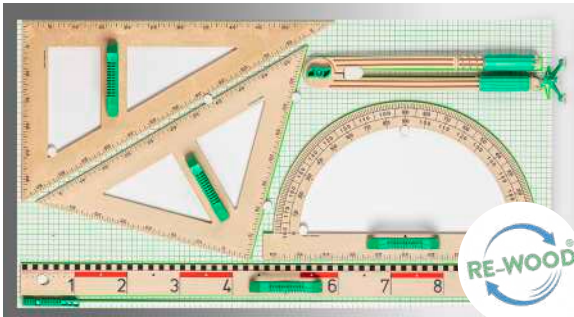

165134.000 RE-Wood® Drawing Set, 6 pieces in a cardboard box

EAN: 4260414060502
160330.000 RE-Wood® Ruler 100 cm with decimeter printing
160630.000 RE-Wood® Protractor 180° 50 cm
160730.000 RE-Wood® Set Square 45° 60 cm
160830.000 RE-Wood® Set Square 60° 60 cm
160930.000 RE-Wood® Compass with turning handle and threefoot
161210.000 pointer glass-fiber 100cm
165004.000 Board 102 x 55 cm

165134.M00 RE-Wood® Drawing Set, 6 pieces in a cardboard box

EAN: 4260414060557
All instruments are magnetic

All sets with assembling material and packed in a cardboard box.