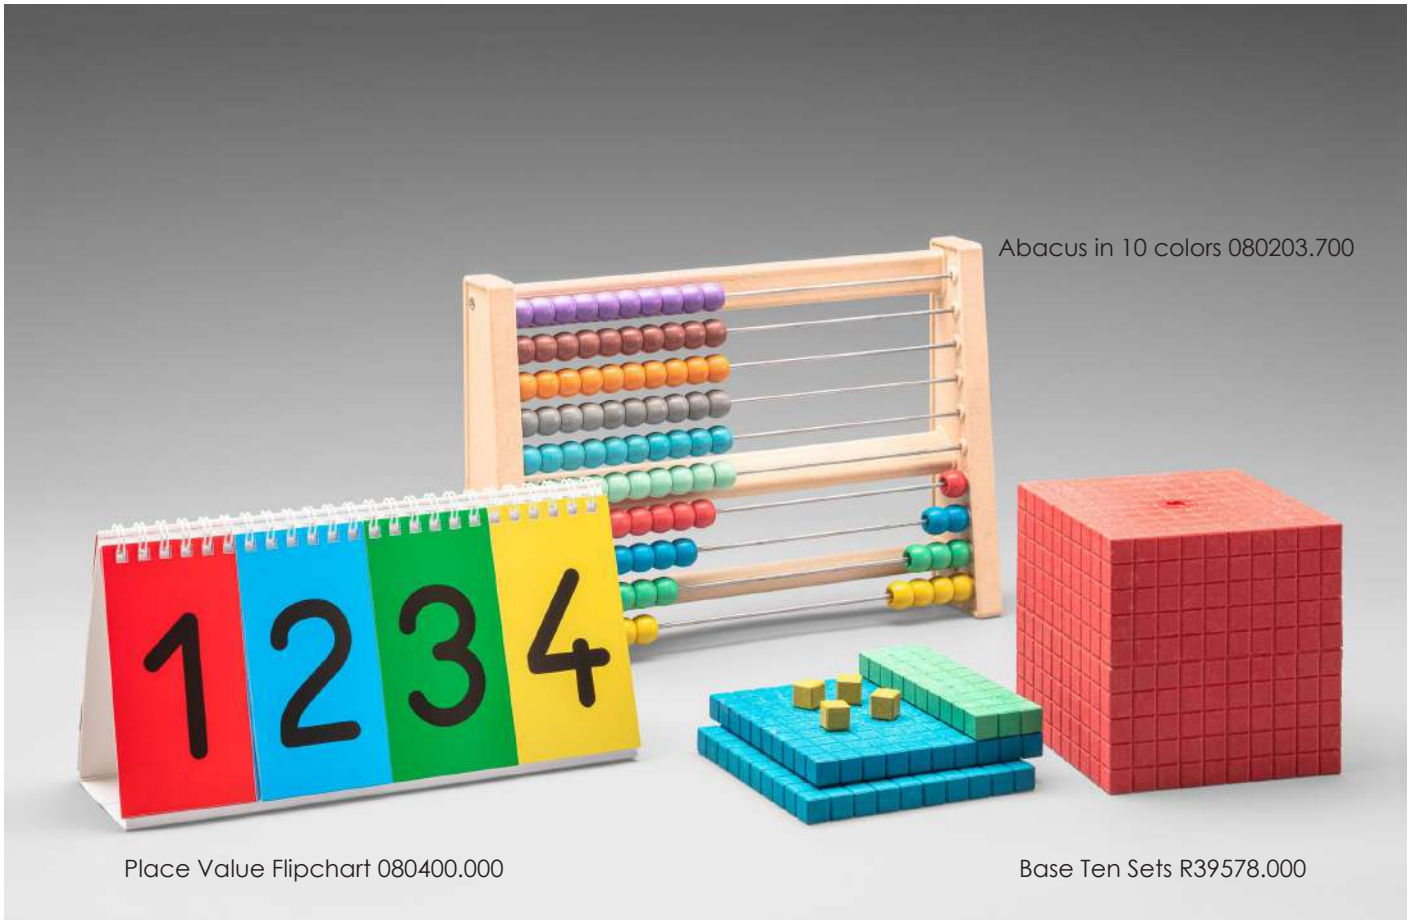

080203.100

080203.300

080203.600

The 10-color Abacus can be combined with many other of our **system working** materials. All our items follow the same scheme:

- units = yellow
- tens = green
- hundreds = blue
- thousands = red
- etc.