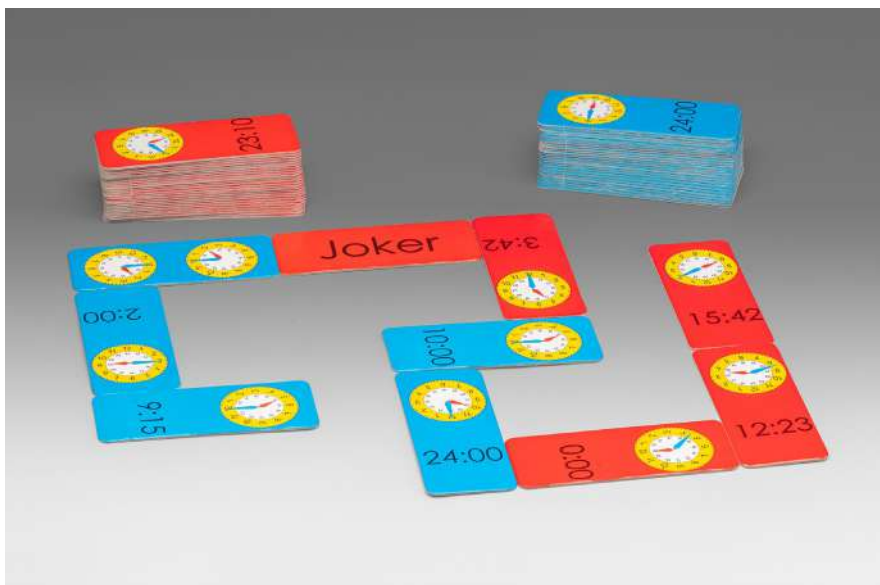

Domino Game Clock

PLAY MATERIAL

60 task cards (30 blue = easy game; 30 red = hard game; mixed = big game)
Playful learning and linking of analog and digital clock display. For 2-4 players.
1 instruction in 4 languages (DE, EN, FR and ES). Made of 100% recycled laminated cardboard. Packed in cardboard box.

200095.IMP

EAN: 4260414067143