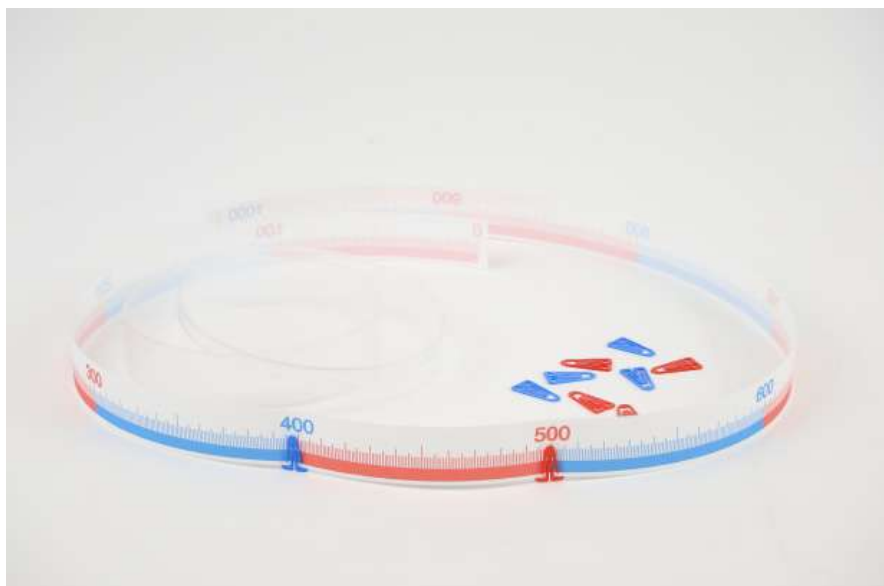

Number Line Band range of 100

LEARNING MATERIAL

1m long arithmetic band 0 - 100. 2.5cm wide. Packed in round **RE-Plastic** box and cardboard box.

080900.000

EAN: 4260414062759