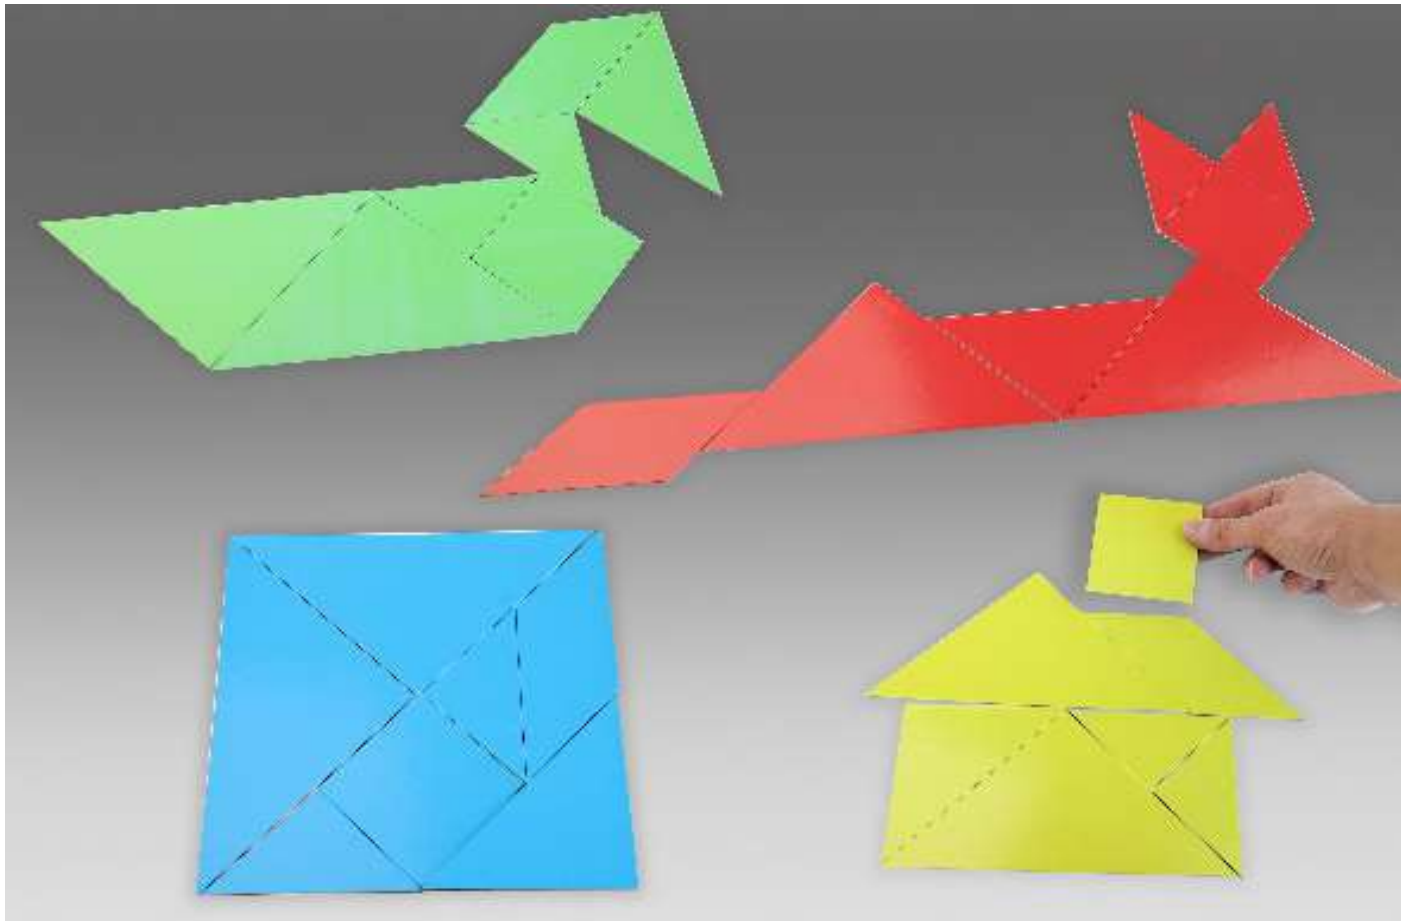

Tangram Set

*in 4 colours for chalkboard
magnetic*

LEARNING MATERIAL

28 pieces in 4 different colours (red, blue, green, yellow) with 7 elements each, made of **MAG-Pap** in the basic size 20 x 20cm.
Packed in cardboard box.

080740.000

EAN: 4260414066474