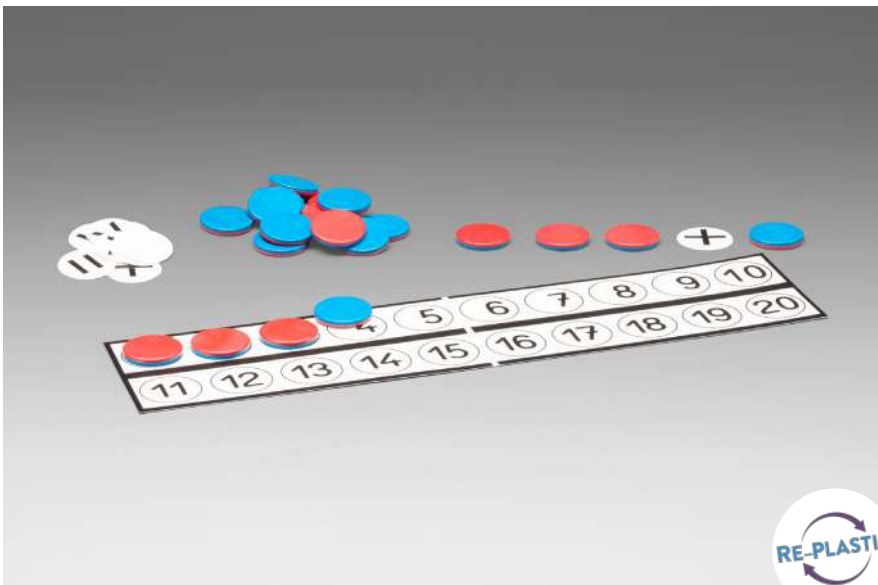

Counting Board with counters and arithmetic signs

LEARNING MATERIAL

Printed on one side with numbers 1-20, the other unprinted and writable with non-permanent markers. 22 counting chips (Ø 2.5cm) and 10 arithmetic signs. Packed in polybag. 30 x 7 x 0.5cm

080813.000

EAN: 4260414065934