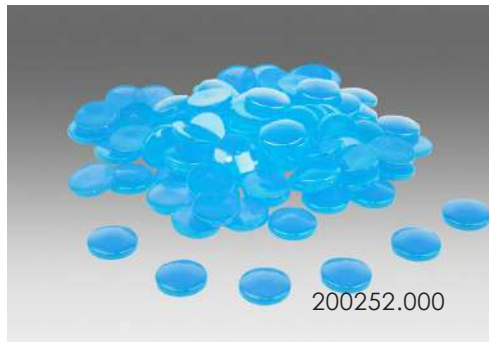

Muggle stones (100 pcs) in 6 different colors

Learning MATERIAL

ø 20 mm
5 mm thick

Red

200250.000

EAN: 4260414068393

Green

200251.000

EAN: 4260414068409

Blue

200252.000

EAN: 4260414068416

Yellow

200253.000

EAN: 4260414068423

Purple

200254.000

EAN: 4260414068430

Colorless

200255.000

EAN: 4260414068447