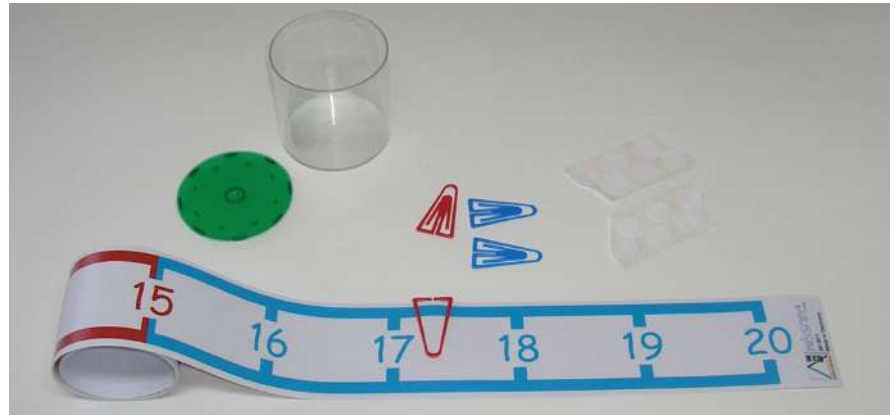

Number Line Band

The individual bands consist of a tear-resistant and very resistant plastic foil (width 9cm each). They are rolled up and supplied in a RE-Plastic box with lid. Each band comes with several red and blue marking clips. With the help of adhesive dots the tapes can be attached to the wall of the classroom very easily.

2-meter-long number line band in hand-writing. (1-20). Packed in round **RE-Plastic** box and cardboard box.

080911.000

EAN: 4260414062773

3m long number line band in block letters (1-100). Packed in round **RE-Plastic** box and cardboard box.

080921.000

EAN: 4260414062797

5m long number line band in block letters (1-1000). Packed in round **RE-Plastic** box and cardboard box.

080930.000

EAN: 4260414065965

080930.000