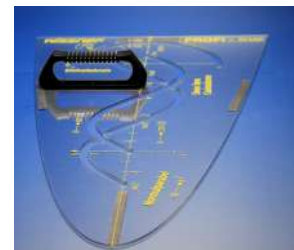

010300.000	Ruler 100cm	EAN: 4260414064548
010300.200	Ruler cm+dm 100cm	EAN: 4260414064555
010600.000	Protractor 50cm	EAN: 4260414064609
010700.000	Set Square 45°, 50cm	EAN: 4260414064616
010710.000	Set Square 45°, 60cm	EAN: 4260414064623
010800.000	Set Square 60°, 50cm	EAN: 4260414064630
010810.000	Set Square 60°, 60cm	EAN: 4260414064647

017050.000	Geo Set Square 45°, 60cm	EAN: 4260414064807
017150.000	Geo Set Square 45°, 80cm	EAN: 4260414064814
012650.000	Parabola Template 50cm	EAN: 4260414064760

017050.M00	Magnetic Geo set 45° 60cm	EAN: 4260414064821
017150.M00	Magnetic Geo set 45° 80cm	EAN: 4260414064838
012650.M00	Magnetic Parabola Template	EAN: 4260414064791

010300.M00	Magnetic Ruler 100cm	EAN: 4260414064579
010300.M20	Magnetic Ruler cm+dm 100cm	EAN: 4260414064586
010600.M00	Magnetic protractor 50cm	EAN: 4260414064654
010700.M00	Magnetic Set Square 50cm	EAN: 4260414064661
010710.M00	Magnetic Set Square 60cm	EAN: 4260414064678
010800.M00	Magnetic Set Square 50cm	EAN: 4260414064685
010810.M00	Magnetic Set Square 60cm	EAN: 4260414064692

011210.000	Pointer 100cm, glass-fiber	EAN: 4260414064739

010911.000	Blackboard Compass	EAN: 4260414064715
010912.000	Magnetic Blackboard Compass	EAN: 4260414064722