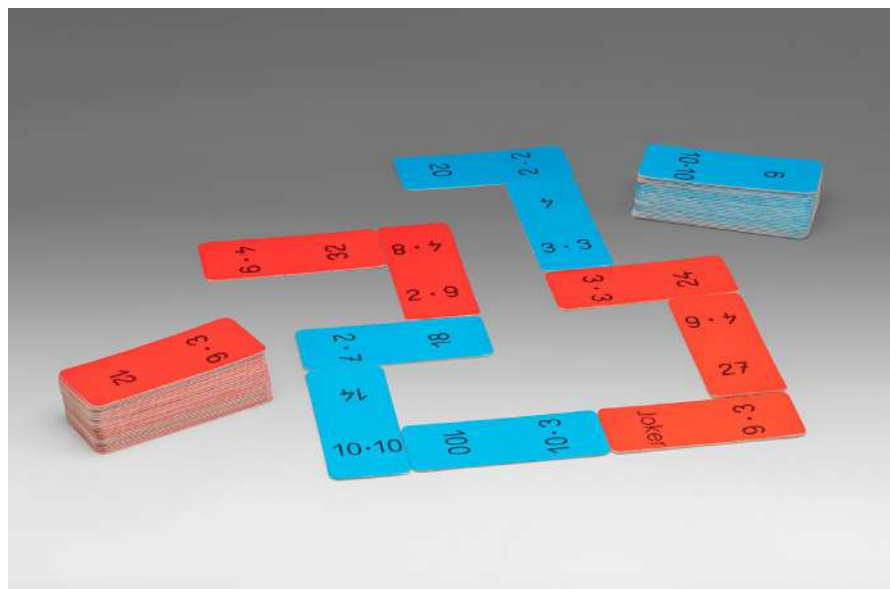

Domino Game Multiplication in number range 100

LEARNING MATERIAL

60 task cards (30 blue = easy game; 30 red = difficult game; mixed = large game). Playful practice of multiplication tasks in the number range 1-100. For 2-4 players. 1 instruction in 4 languages (DE, EN, FR and ES). Made of 100% recycled laminated cardboard. Packed in cardboard box.

200097.IMP

EAN: 4260414067723