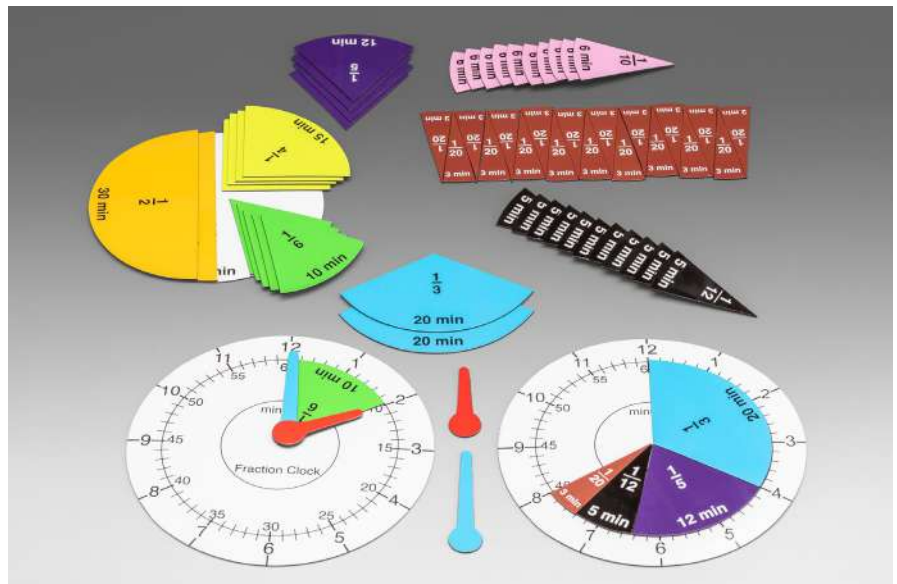

Fraction Clock magnetic

LEARNING MATERIAL

2 dials (Ø 13cm) and magnetic additional material for reading, adjusting and calculation with times and for the operational trading with minutes as fractions of an hour. Packed in a cardboard box with instructions.

120140.000

EAN: 4260414065613