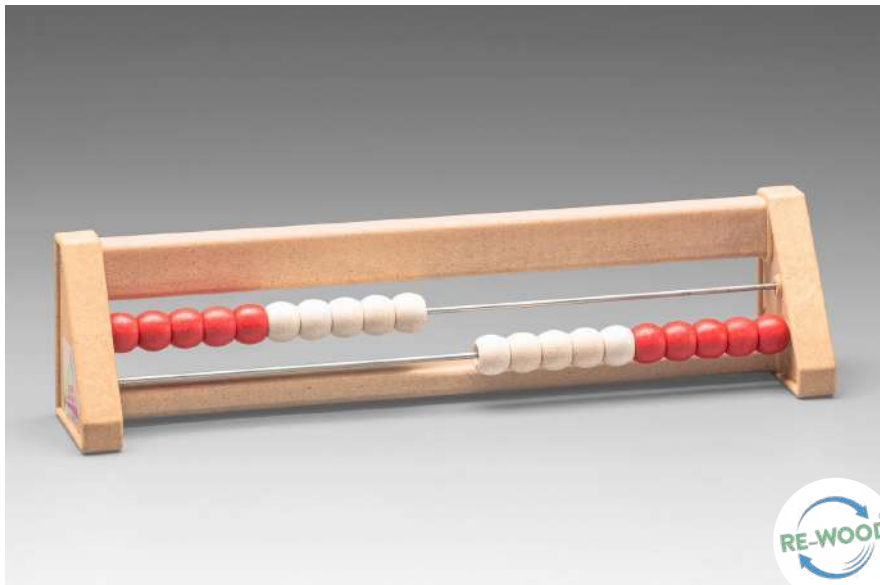

Abacus

with 20 balls red / white

LEARNING MATERIAL

Sloped and therefore very stable design with stainless steel rods. Balls (Ø 1.3cm) and frame of **RE-Wood**. (25 x 4.5 x 6cm)

080200.200

EAN: 4260414063213