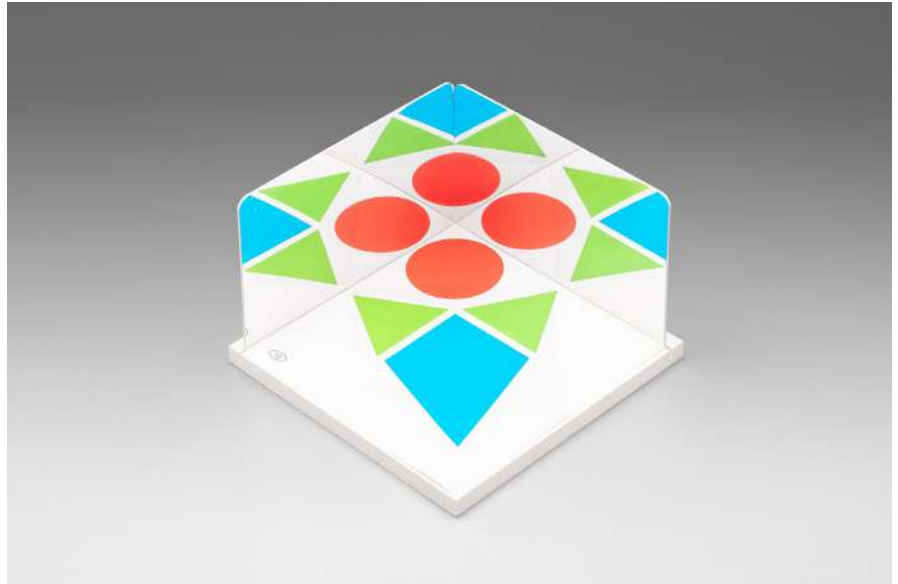

Mirror Set with stand

LEARNING MATERIAL

Set consisting of one stand (16 x 16 x 1cm) made of plastic with 2 slots, in which the two mirrors (approx. 15 x 10 x 0.15cm) can be plugged in. With the 15 example cards symmetrical exercises can be performed with a mirror, but also with the corner mirror. Packed in FSC-certified paper bag.

081520.000

EAN: 4260414062919