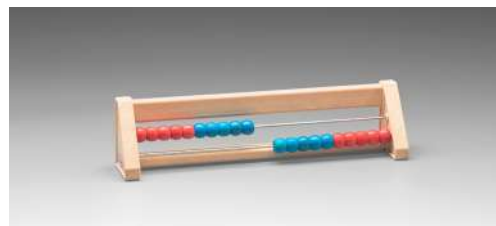

with 20 balls red / blue

080200.500

EAN: 4260414063244