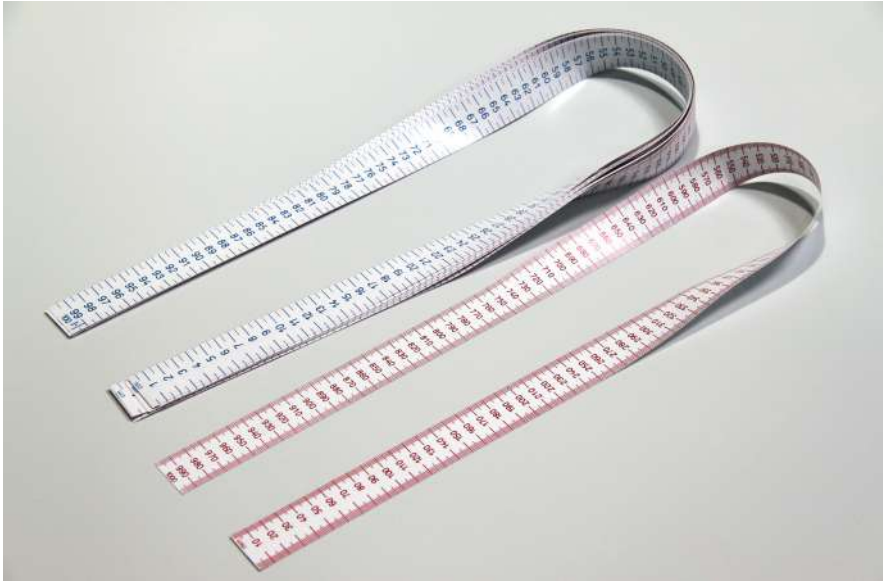

Measuring Tape

100 cm 10 pieces

LEARNING MATERIAL

White measuring tape made of tear-resistant, flexible plastic foil (100 cm long and 3 cm wide). One side with blue cm-scale, other side with red mm-scale. Packed in cardboard box.

010550.000

EAN: 4260414060021