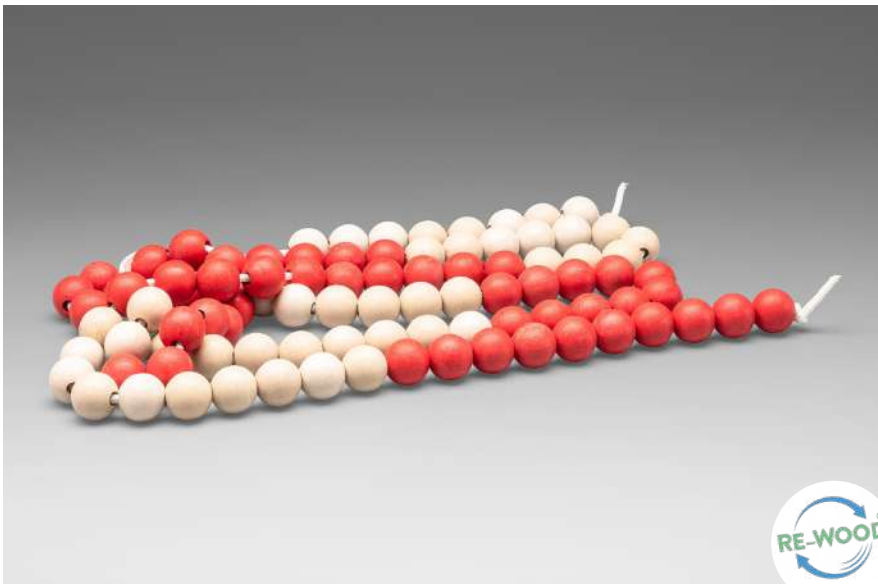

Jumbo Arithmetic Bead String

red / white with 100 balls

LEARNING MATERIAL

100 white / red balls (Ø 2.5cm) from **RE-Wood**, in a step of 10 on a 300cm long string. Packed in cardboard box.

080267.000

EAN: 4260414062001