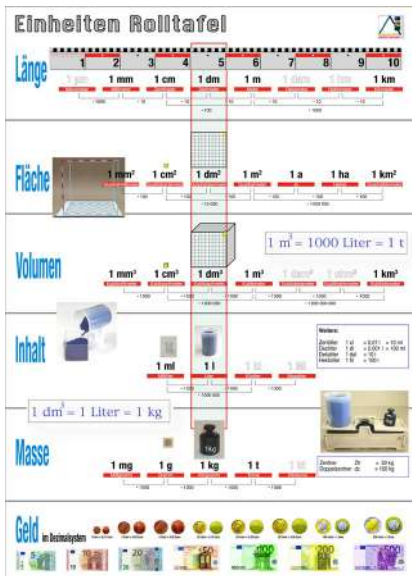

Units

Overview sheet

LEARNING MATERIAL

The overview sheet enables cross-references to other units of measurement to be made. This overview sheet can be used throughout the entire teaching of the topic 'Sizes and their units'. DIN A4, for the pupil's hand,

010550.000

EAN: 4260414060021