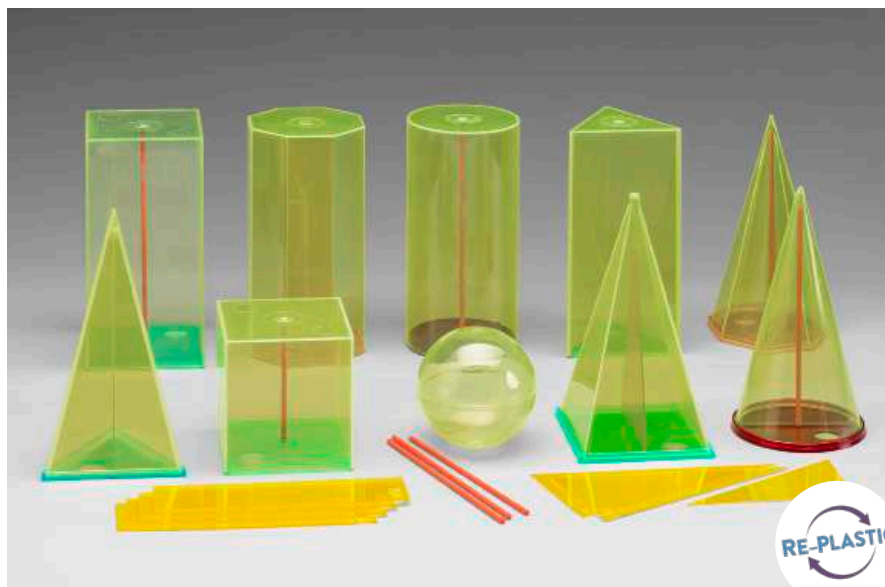

Geometrical Shape Set 15 cm

LEARNING MATERIAL

10 Shapes, base 7,5 x 7,5 cm, 9 bases, 9 middle axes and 10 sections. Square Prism, Square Pyramid, Cube, Triangular Prism, Triangular Pyramid, Octagonal prism, octagonal pyramid, cylinder, cone and a sphere. Each of the shapes (instead of the sphere) have coloured lids (with a whole so you can fill water or sand into the shape). Into the lids you can stick coloured sections or a red middle axis.

Made of **RE-Plastic**.

Packed in a cardboard box with manual.

039510.000

EAN: 4260414067778