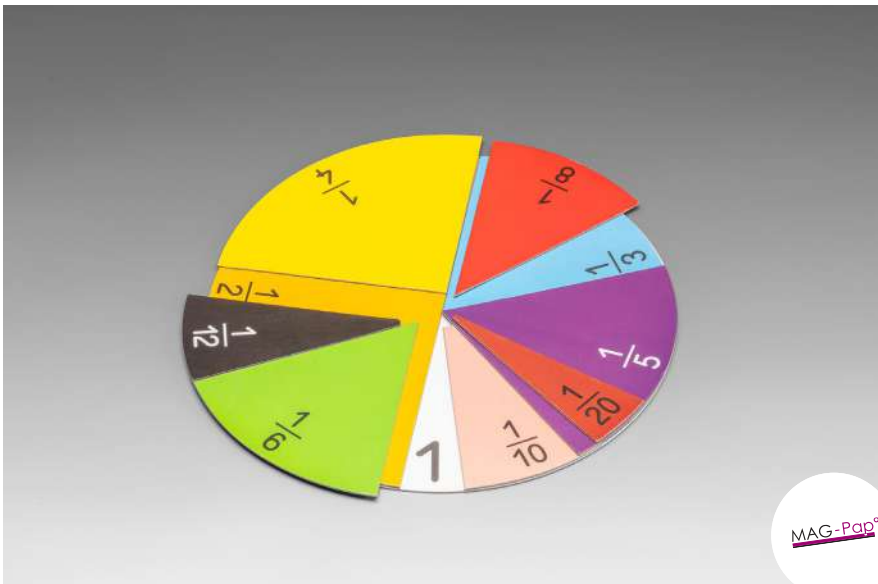

Fraction Set

round in 10 colors
magnetic

LEARNING MATERIAL

1 x 1/1, 2 x 1/2, 3 x 1/3, 4 x 1/4, 5 x 1/5, 6 x 1/6,
8 x 1/8, 10 x 1/10, 12 x 1/12, 20 x 1/20.

All magnetic elements are marked with the
corresponding fraction. Each fraction piece
has the same color as the student set.

ø 26cm, magnetic, 71 parts.

Made of **MAG-Pap**°.

Packed in a cardboard box.

120127.000

EAN: 426041 4063817