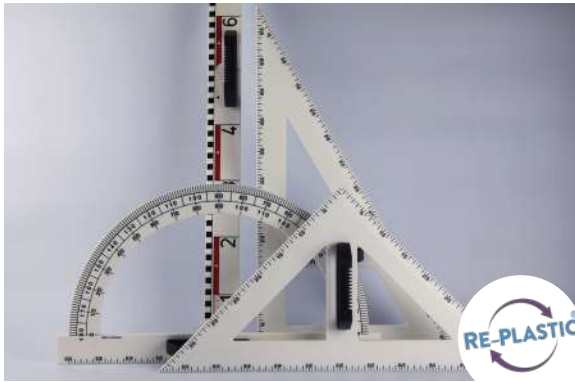

magnetic backside