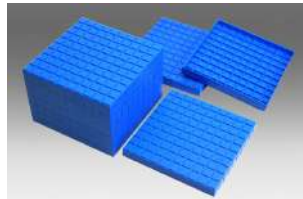

Thousand Cube red (1 pcs)

039589.K00

EAN: 4260414066238