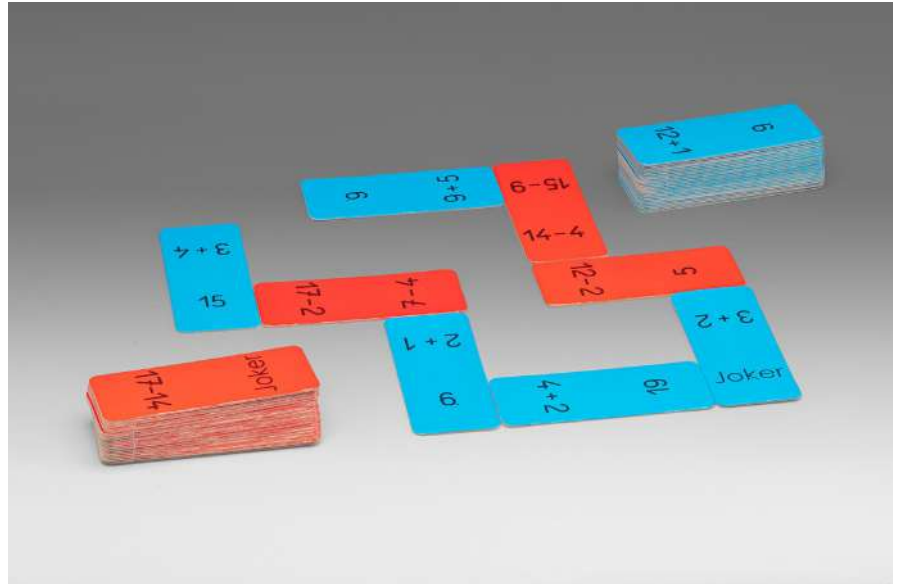

Domino Game

Addition and Subtraction in number range 20

LEARNING MATERIAL

60 task cards (30 blue = easy game; 30 red = difficult game; mixed = large game). Playful practice of plus and minus tasks in the number range 1-20. For 2-4 players. 1 instruction in 4 languages (DE, EN, FR and ES). Made of 100% recycled laminated cardboard. Packed in cardboard box.

200096.IMP

EAN: 4260414067716