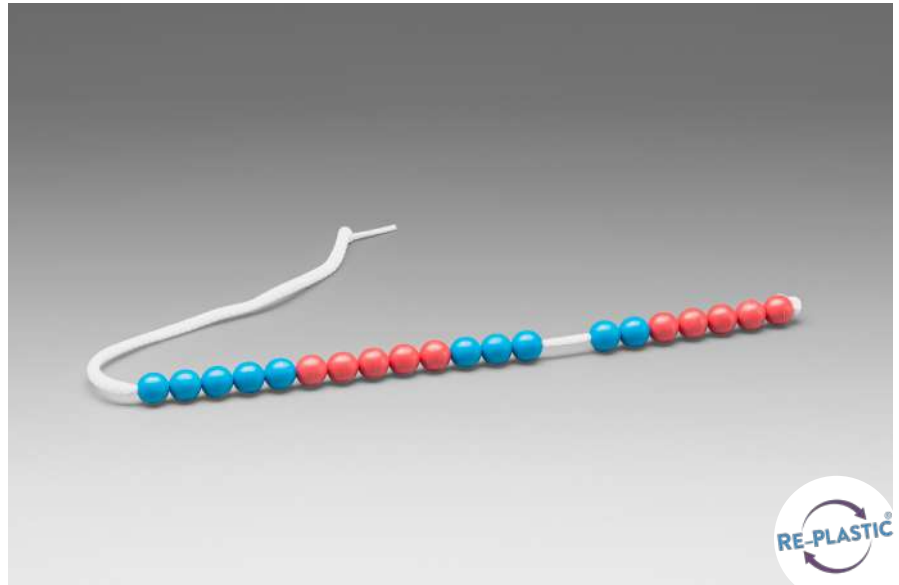

Arithmetic Bead String

red / blue with 20 balls

LEARNING MATERIAL

Arithmetic String (approx. 45cm) with 20 balls in a step of 5 on a tearproof, stretchable string. The balls are made of **RE-Plastic** (Ø 1 cm) . When pulling the string, the slight ball lock lifted and all beads slide back together again. Packed in FSC-certified paper

080253.000

EAN: 4260414061899