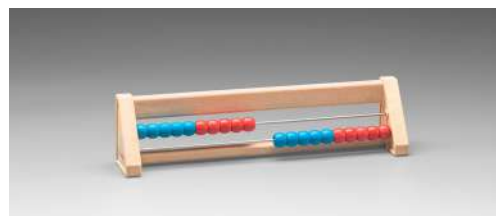

with 20 balls red / blue

080200.600

EAN: 4260414063251