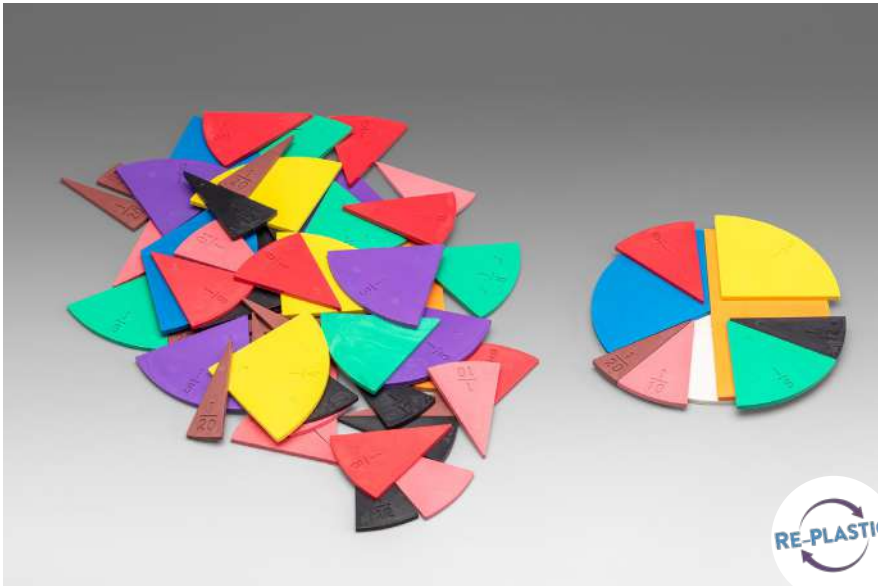

Fraction Set

round in 10 colors

LEARNING MATERIAL

1 x 1/1, 2 x 1/2, 3 x 1/3, 4 x 1/4, 5 x 1/5, 6 x 1/6,
8 x 1/8, 10 x 1/10, 12 x 1/12, 20 x 1/20
Each fraction has a different colour and
is available in the quantity up to 1/1. With
fractional marking. ø 10cm, 71 parts.
Packed in a plastic box with lid made of **RE-Plastic**.

120122.000

EAN: 426041 4066054