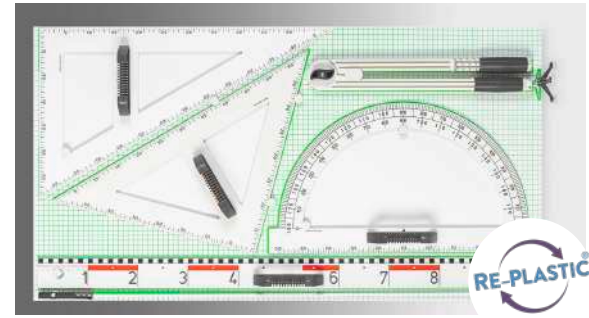

015104.000 Blackboard Drawing Set III

EAN: 4260414064913
010300.000 Ruler 100cm
010600.000 Protractor 50cm
010710.000 Set Square 60cm
010810.000 Set Square 60cm
010911.000 Compass with threefoot
011210.000 Pointer 100cm, glass-fiber
165004.000 Board 102 x 55cm

015104.M00 Magnetic Blackboard Drawing Set III

EAN: 4260414064951
All instruments are magnetic

015102.000 Blackboard Drawing Set IV

EAN: 4260414064890
010300.000 Ruler 100cm
010600.000 Protractor 50cm
010700.000 Set Square 50cm
010800.000 Set Square 50cm
010911.000 Compass with threefoot
011210.000 Pointer 100cm, glass-fiber
015002.000 Board 102 x 55cm

015102.M00 Magnetic Blackboard Drawing Set IV

EAN: 4260414064937
All instruments are magnetic