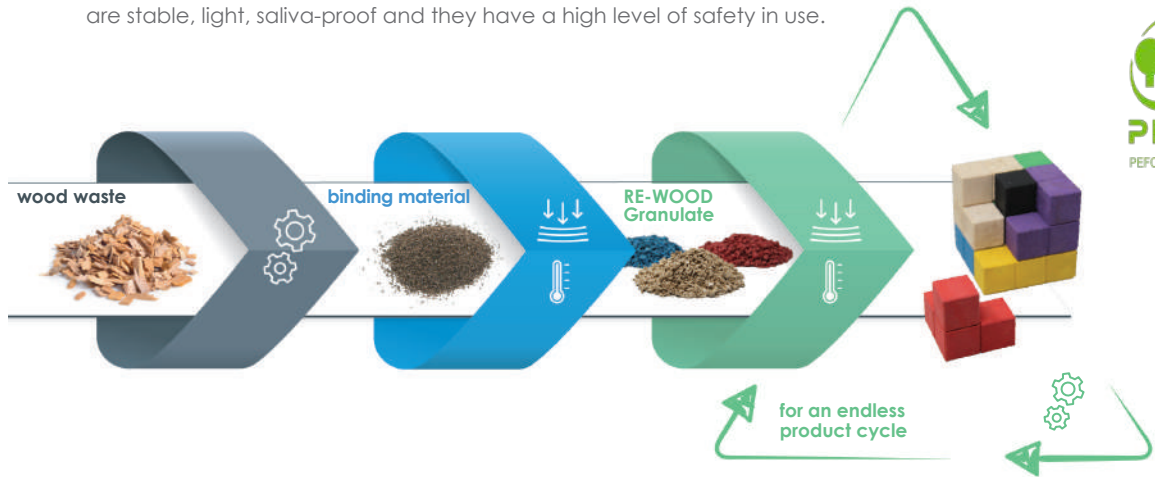

MAG-Pap

MAG-Pap

full surface magnetic

MAG-Pap is a high quality, magnetic 2-component material. The top side consists of a 1mm thick cardboard made of 100% recycled material, which is bonded with a waterproof, abrasion resistant pressure sheet. This layer is glued on the bottom side with a full-surface and 0.5mm thick magnetic foil. MAG-Pap is ideal for classic blackboards, whiteboards, smartboards and presentation boards.