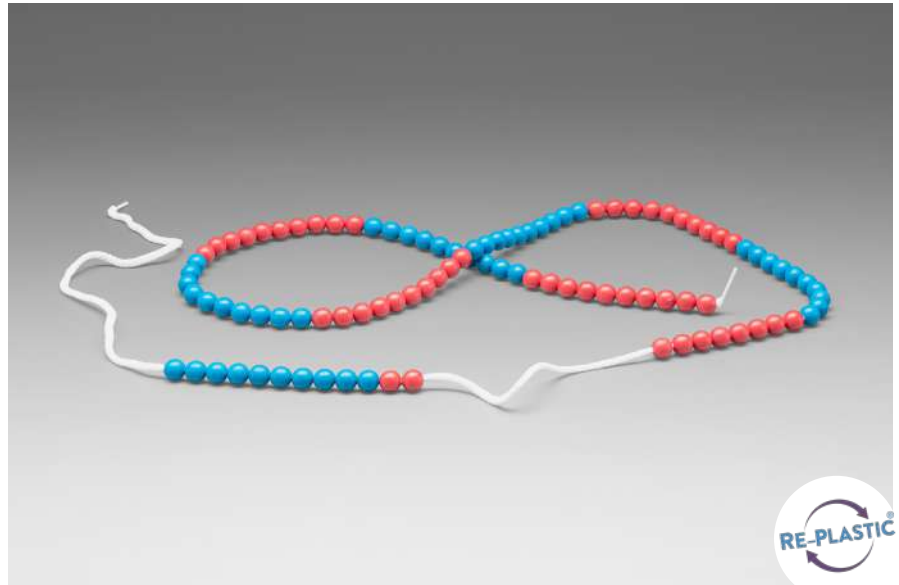

Arithmetic Bead String

red / blue with 100 balls

LEARNING MATERIAL

Arithmetic String (approx. 150cm) with 100 balls in a step of 10 on a tearproof, stretchable string. The balls are made of **RE-Plastic** (Ø 1cm). When pulling the string, the slight ball lock lifted and all beads slide back together again. Packed in FSC-certified paper bag.

080260.000

EAN: 4260414061943