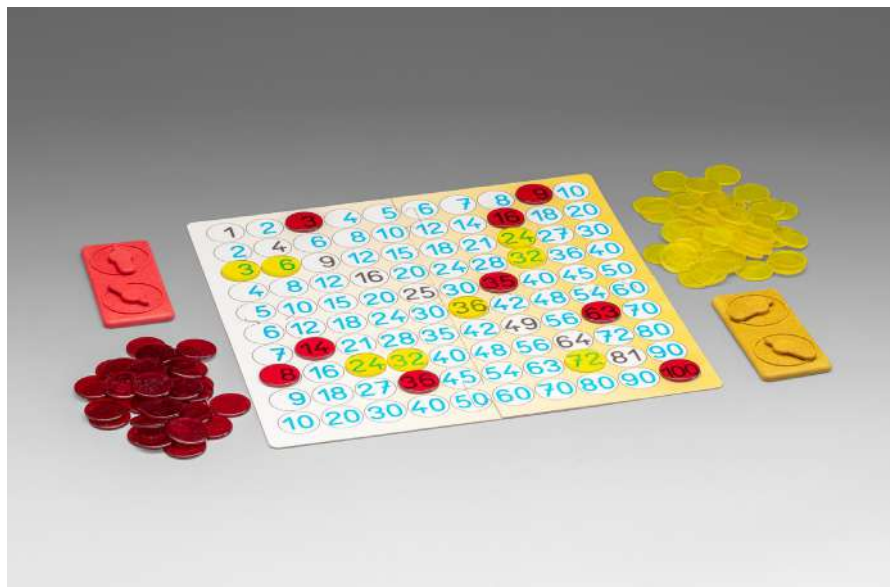

Math Game - Multiplication Table

PLAY MATERIAL

1 game board, 55 each red and yellow transparent chips, 2 random generators with 2 spinning wheels, 1 manual with solution table. 1 instruction in 4 languages (DE, EN, FR and ES). Packed in cardboard box.

200030.IMP

EAN: 4260414066900