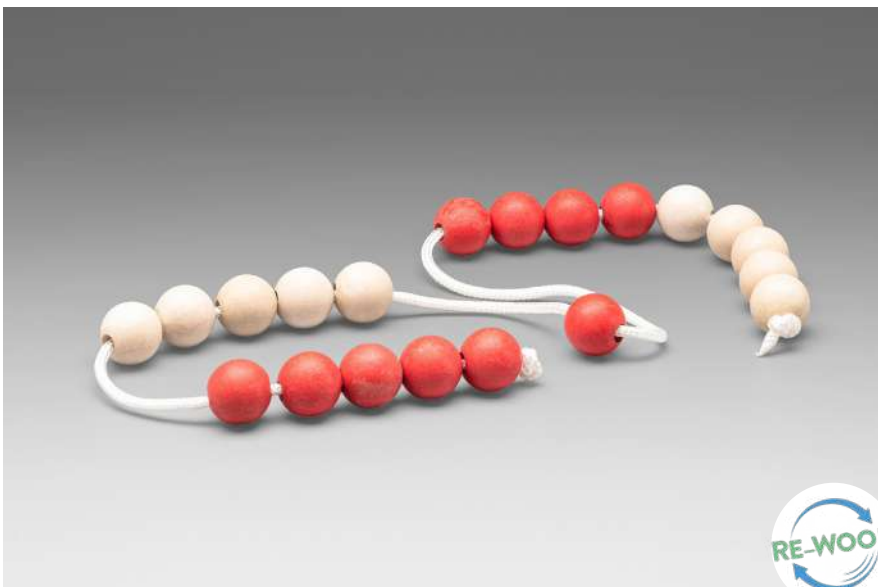

Jumbo Arithmetic Bead String

red / white with 20 balls

LEARNING MATERIAL

20 red / white balls (Ø 2.5cm) from **RE-Wood**, in a step of 5 on a 100cm long string. Packed in cardboard box.

080255.000

EAN: 426041 4061905