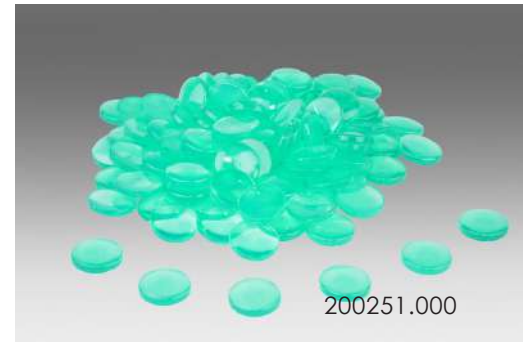

Muggle stones (100 pcs) in 6 different colors

Learning MATERIAL

ø 20 mm
5 mm thick

Red

200250.000

EAN: 4260414068393

Green

200251.000

EAN: 4260414068409

Blue

200252.000

EAN: 4260414068416

Yellow

200253.000

EAN: 4260414068423

Purple

200254.000

EAN: 4260414068430

Colorless

200255.000

EAN: 4260414068447