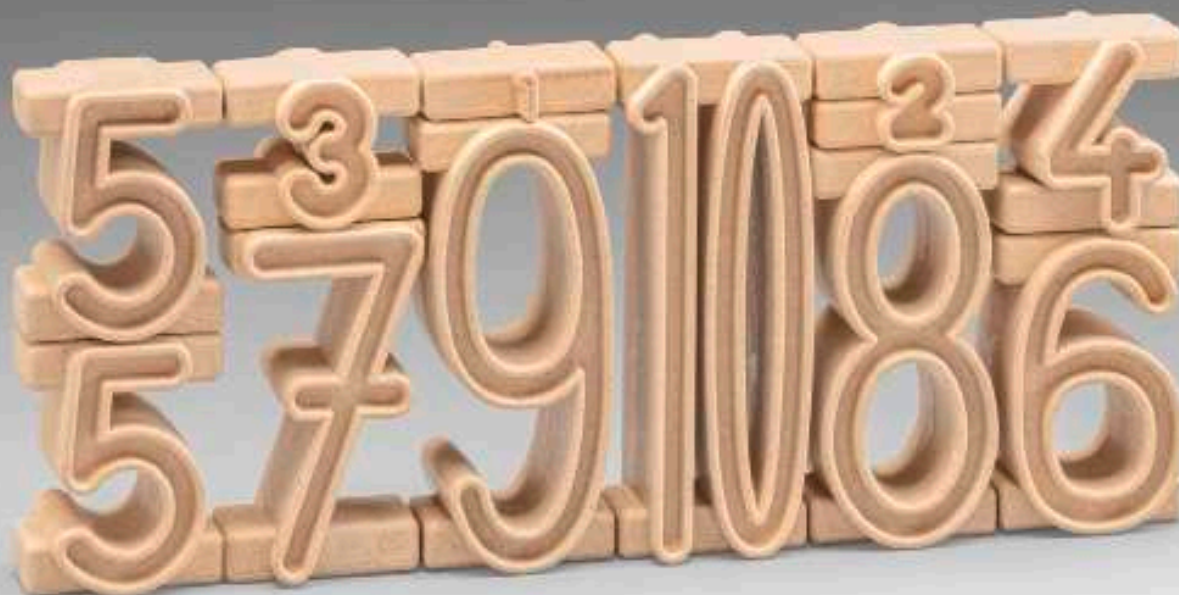

Tower Numbers Starter Set (11 pcs)

LERNMATERIAL

Set of 11 Tower numbers made of RE-Wood.

1 x 1, 1 x 2, 1 x 3, 1 x 4, 2 x 5, 1 x 6, 1 x 7, 1 x 8, 1 x 9, 1 x 10 allows to stack several times the value 10 with different Tower numbers. The value of the stacking numbers (made of **RE-Wood**) corresponds to the height in centimeters. All numbers are 4 cm wide and 3 cm deep.

R80020.000

EAN: 4260414067945