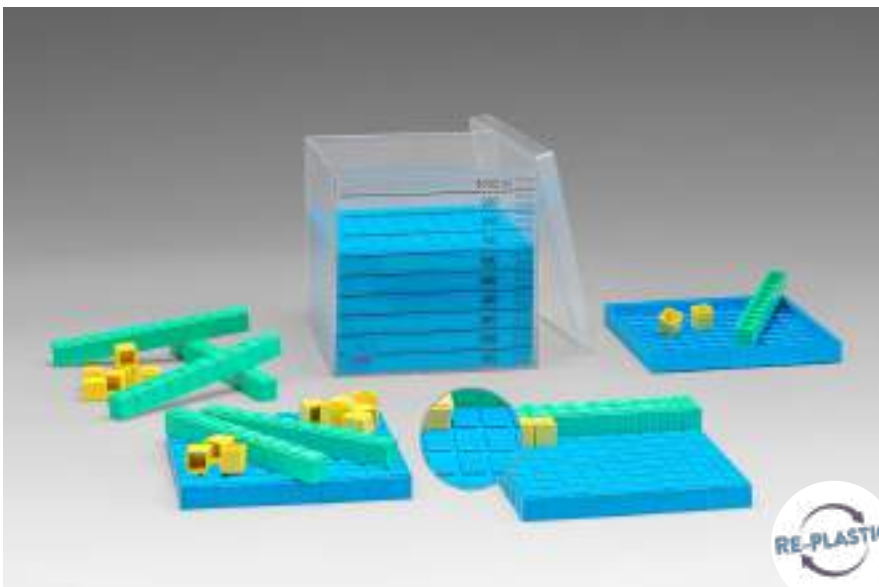

Interlocking Base Ten Cube

LEARNING MATERIAL

9 blue hundred flats (8 plain and one with raised numbers from 1 to 100), 8 green rods, 20 yellow single cubes in a decimeter cube with scale and lid.
Made of **RE-Plastic**.
Packed in cardboard box.

039570.000

EAN: 426041 4067273