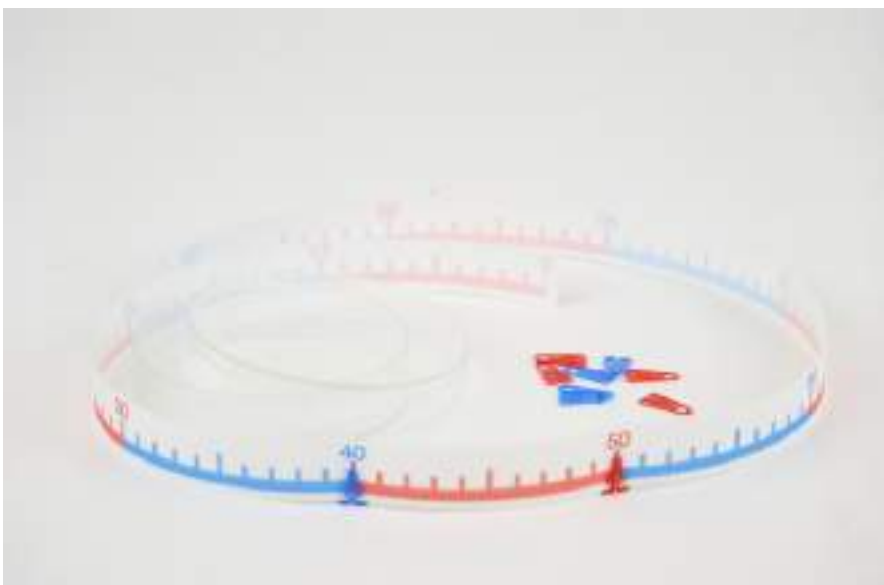

Number Line Band range of 1000

LEARNING MATERIAL

1m long arithmetic band 0 - 1000. 2.5cm wide. Packed in round **RE-Plastic** box and cardboard box.

080901.000

EAN: 4260414065958

Number Line Band

The individual bands consist of a tear-resistant and very resistant plastic foil (width 9cm each). They are rolled up and supplied in a RE-Plastic box with lid. Each band comes with several red and blue marking clips. With the help of adhesive dots the tapes can be attached to the wall of the classroom very easily.