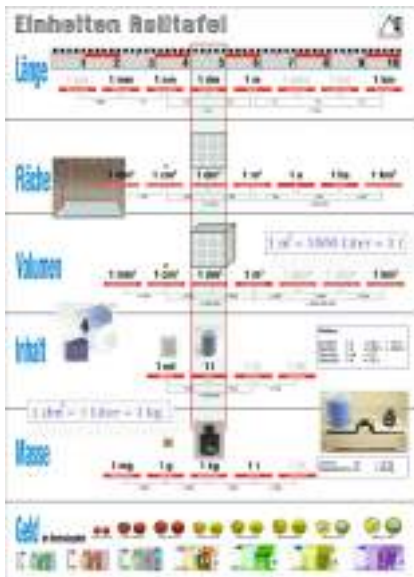

Units

Overview sheet

LEARNING MATERIAL

The overview sheet enables cross-references to other units of measurement to be made. This overview sheet can be used throughout the entire teaching of the topic 'Sizes and their units'. DIN A4, for the pupil's hand,

010550.000

EAN: 4260414060021