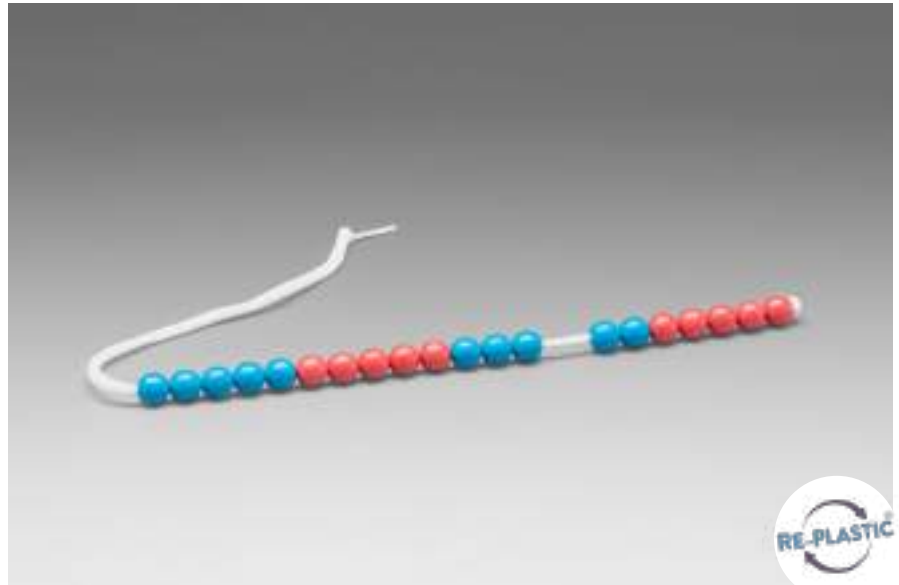

Arithmetic Bead String

red / blue with 20 balls

LEARNING MATERIAL

Arithmetic String (approx. 45cm) with 20 balls in a step of 5 on a tearproof, stretchable string. The balls are made of **RE-Plastic** (Ø 1 cm) . When pulling the string, the slight ball lock lifted and all beads slide back together again. Packed in FSC-certified paper

080253.000

EAN: 4260414061899