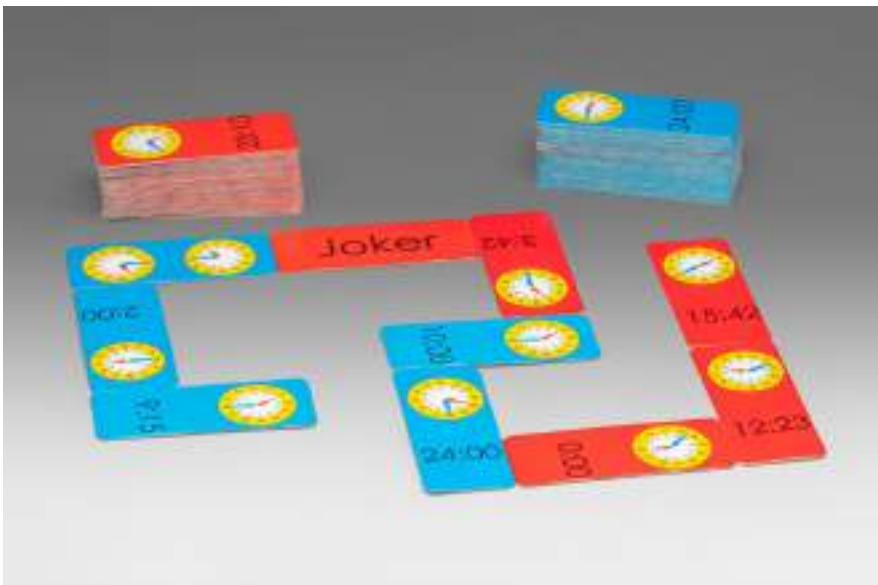

200020.IMP

EAN: 426041 4066894

Math game - Times

LEARNING MATERIAL

1 game board with set of pointers, 4 meeples made of **RE-Wood**, 90 task cards in german language, 1 dice, 1 instruction in german language.

200090.IMP

EAN: 4260414067129

Domino Game Clock

PLAY MATERIAL

60 task cards (30 blue = easy game; 30 red = hard game; mixed = big game)
Playful learning and linking of analog and digital clock display. For 2-4 players.
1 instruction in 4 languages (DE, EN, FR and ES). Made of 100% recycled laminated cardboard. Packed in cardboard box.