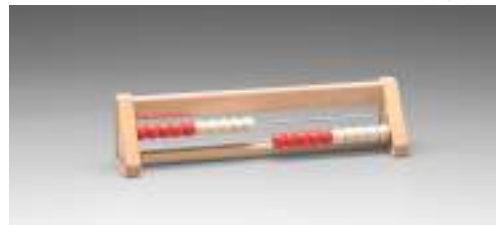

with 20 balls red / white

080200.300

EAN: 4260414066016