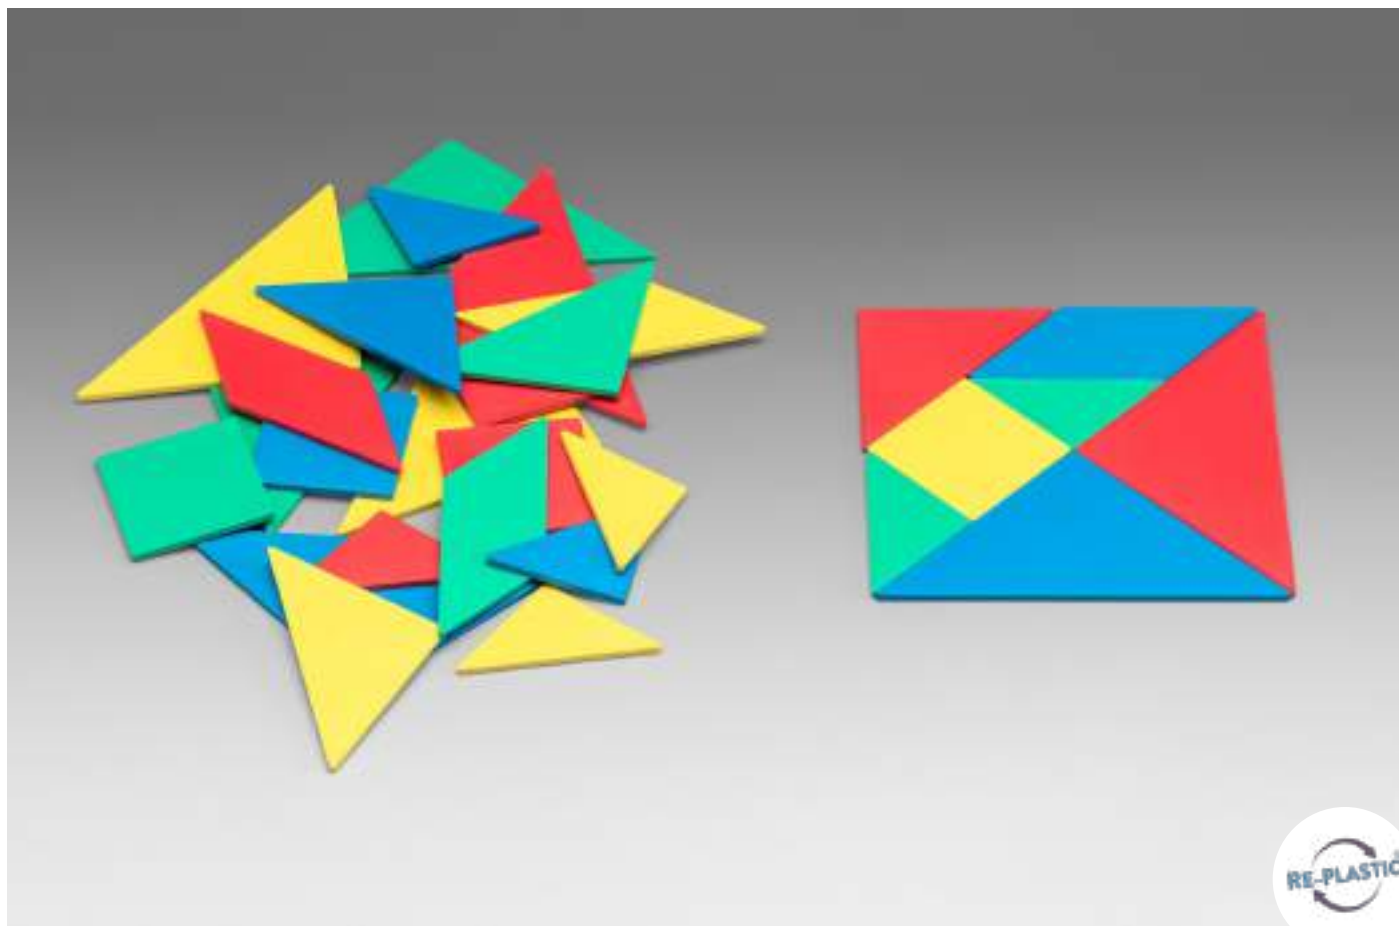

Tangram Set in 4 colours

LEARNING MATERIAL

28 pieces in 4 different colours (red, blue, green, yellow) with 7 elements each made of **RE-Plastic**. 0.2cm thick.
Basic format 10 x 10cm.
Packed in FSC-certified paper bag.

080700.000
EAN: 4260414065941