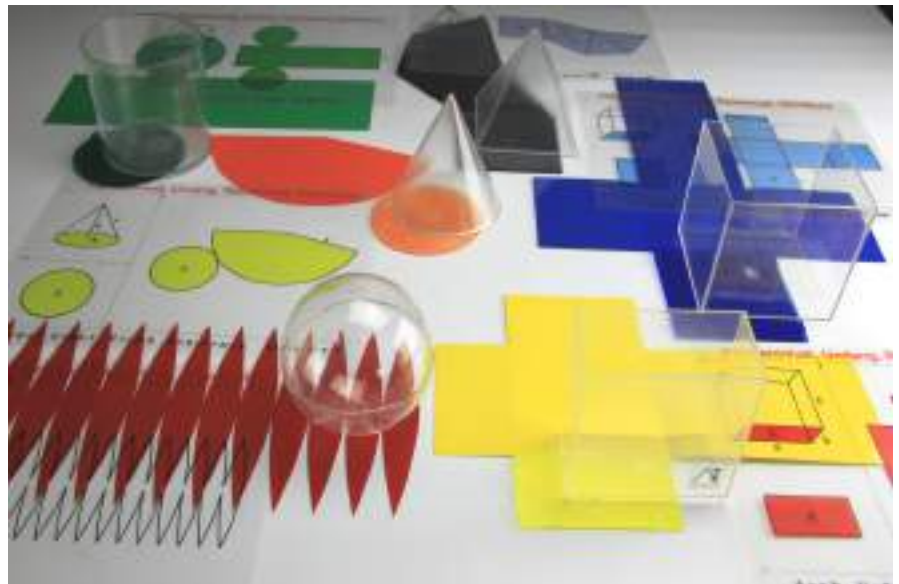

Geometrical Shape Set

LEARNING MATERIAL

6 shapes from the set 039604.010 with base areas, nets, cuts and for the overhead projector suitable formula collection. Height and base are ten centimeters. Packed in cardboard box with instructions.

Made of **RE-Plastic**.

039615. 000

EAN: 4260414065859