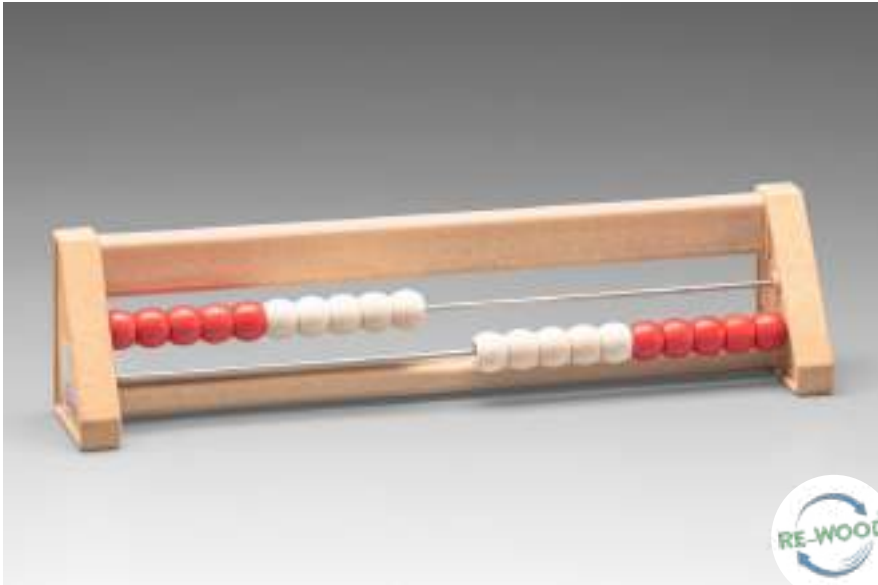

Abacus

with 20 balls red / white

LEARNING MATERIAL

Sloped and therefore very stable design with stainless steel rods. Balls (Ø 1.3cm) and frame of **RE-Wood**. (25 x 4.5 x 6cm)

080200.200

EAN: 4260414063213