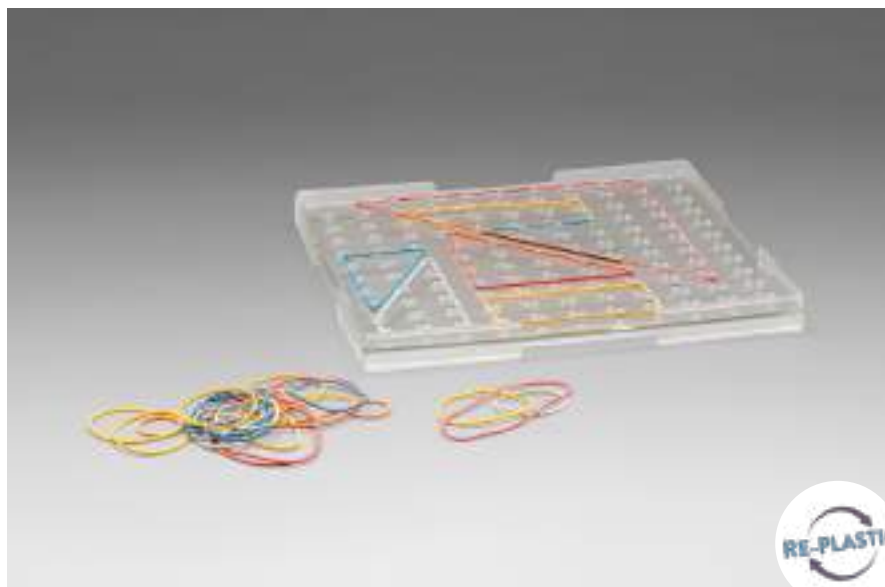

Geoboard *big transparent*

LEARNING MATERIAL

23 x 23cm. Stackable. With 121 pins, with approx. 25 rubber rings in 6 colours and 4 sizes, with 12 laying examples. Made of **RE-Plastic**. Packed in polybag.

081605.000

EAN: 426041 4062964