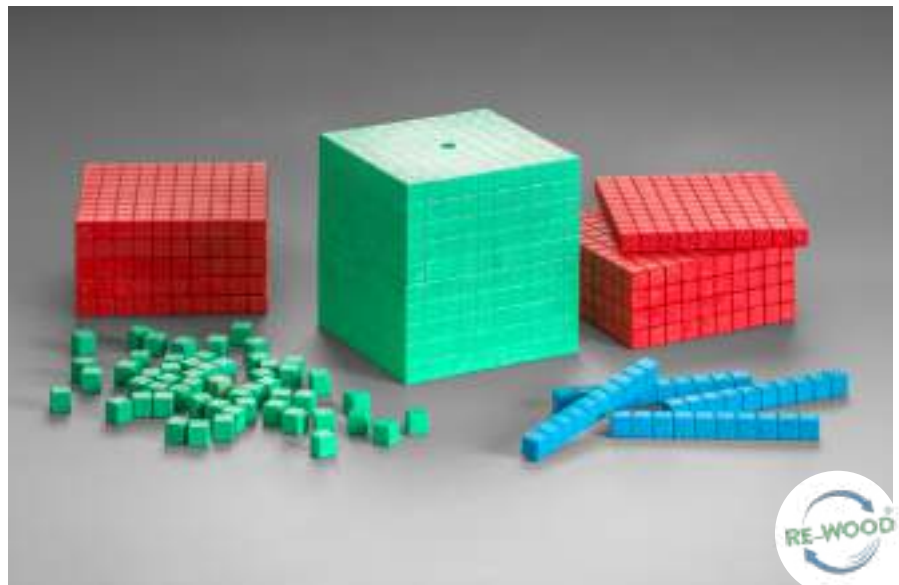

Dienes Base Ten Set in 3 Montessori colors

LEARNING MATERIAL

100 green units
10 blue rods
10 red hundred flats
1 green thousand cube
Made of **RE-Wood**.
Packed in a cardboard box with instructions.

R39578.M00

EAN: 4260414065323