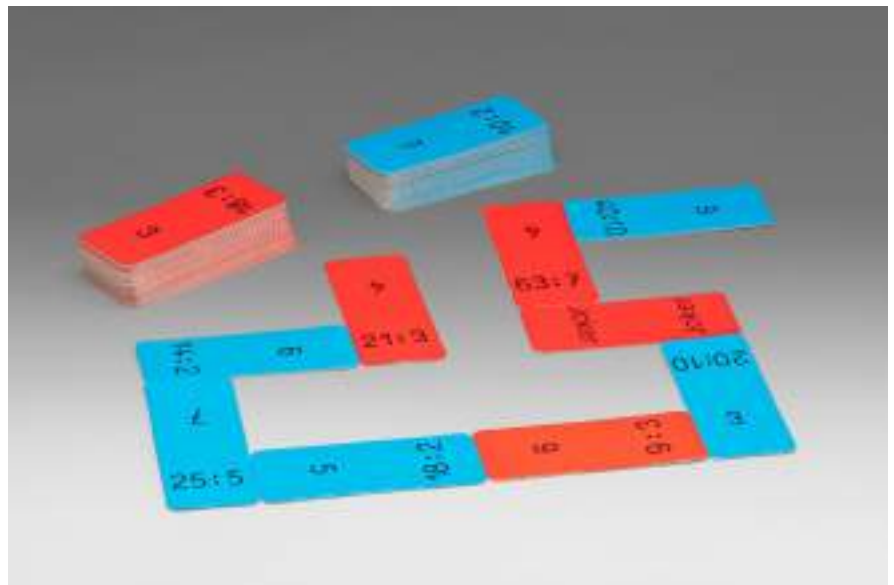

Domino Game

Division in number range 100

LEARNING MATERIAL

60 task cards (30 blue = easy game; 30 red = difficult game; mixed = large game). Playful practice of division tasks in the number range 1-100. For 2-4 players. 1 instruction in 4 languages (DE, EN, FR and ES). Made of 100% recycled laminated cardboard. Packed in cardboard box.

200098.IMP

EAN: 4260414067730