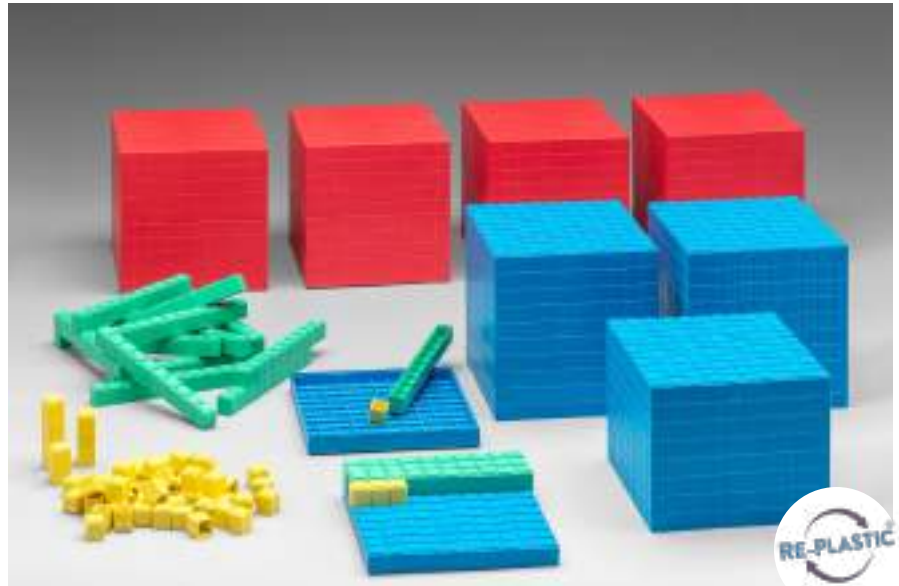

Base Ten Class Set

LEARNING MATERIAL

100 yellow units
50 green rods
30 blue hundred flats
4 red thousand cubes
Made of **RE-Plastic**.
Packed in cardboard box with instructions.

039583.000

EAN: 4260414060991