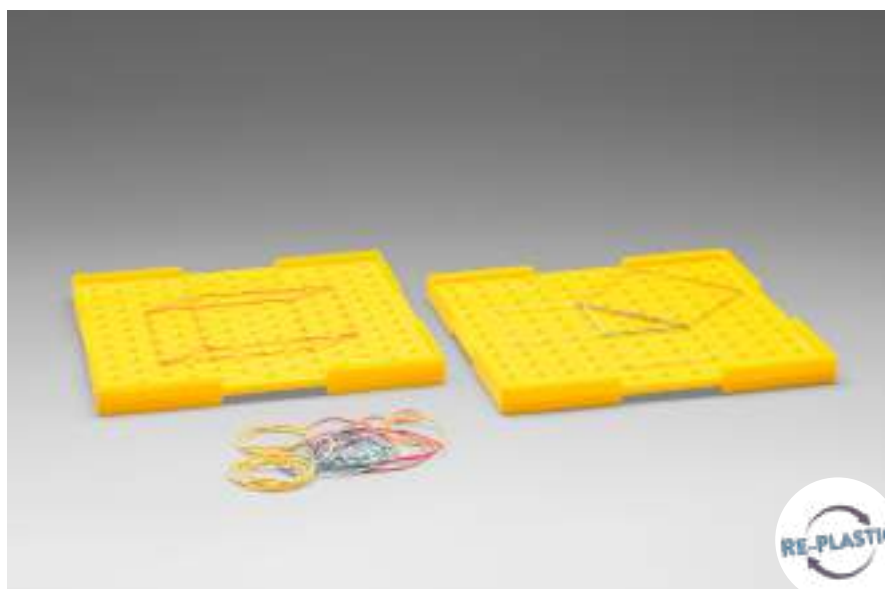

081610.100

EAN: 4260414062988

Geoboard *big transparent*

LEARNING MATERIAL

23 x 23cm. Stackable. With 121 pins, with approx. 25 rubber rings in 6 colours and 4 sizes, with 12 laying examples. Made of **RE-Plastic**. Packed in polybag.

081605.000

EAN: 426041 4062964

Geoboard *big double sided yellow*

LEARNING MATERIAL

23 x 23cm. Stackable in yellow colour. Oneside square, other side isometric pin arrangement. With approx. 25 rubber rings in 6 colours and 4 sizes. With 24 laying examples. Made of **RE-Plastic**. Packed in FSC-certified paper bag.