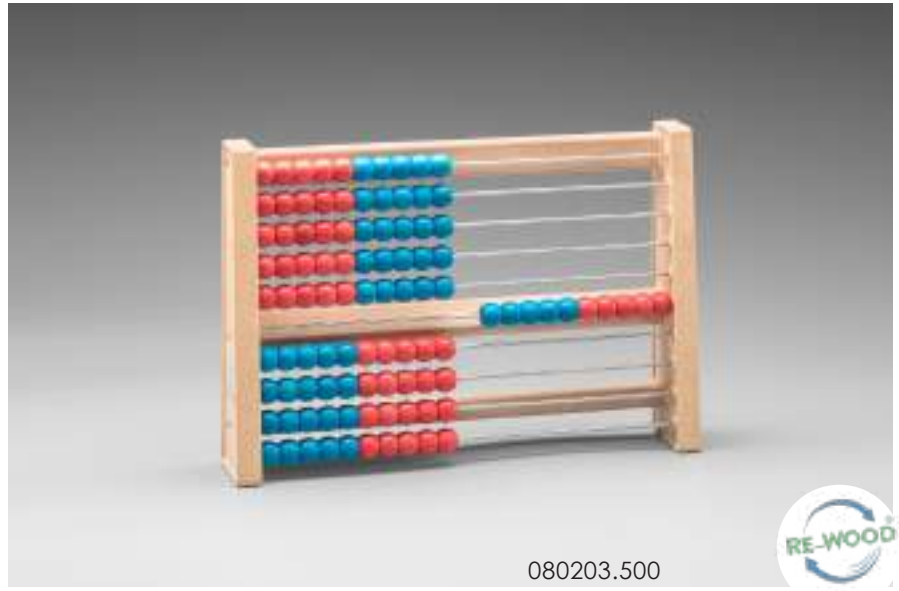

Abacus

with 100 balls red / blue

LEARNING MATERIAL

Frame parts and balls (Ø 1.3cm) made of **RE-Wood**. All parts are screwed together. Very stable design with rustproof steel rods. Packed in cardboard. (25 x 17 x 4.5 cm).

red / blue

080203.500

EAN: 4260414063428

red / white

080203.200

EAN: 4260414063398

red / white

080203.300

EAN: 4260414066023

red / blue

080203.100

EAN: 4260414063381

red / blue

080203.600

EAN: 4260414063435

080203.500