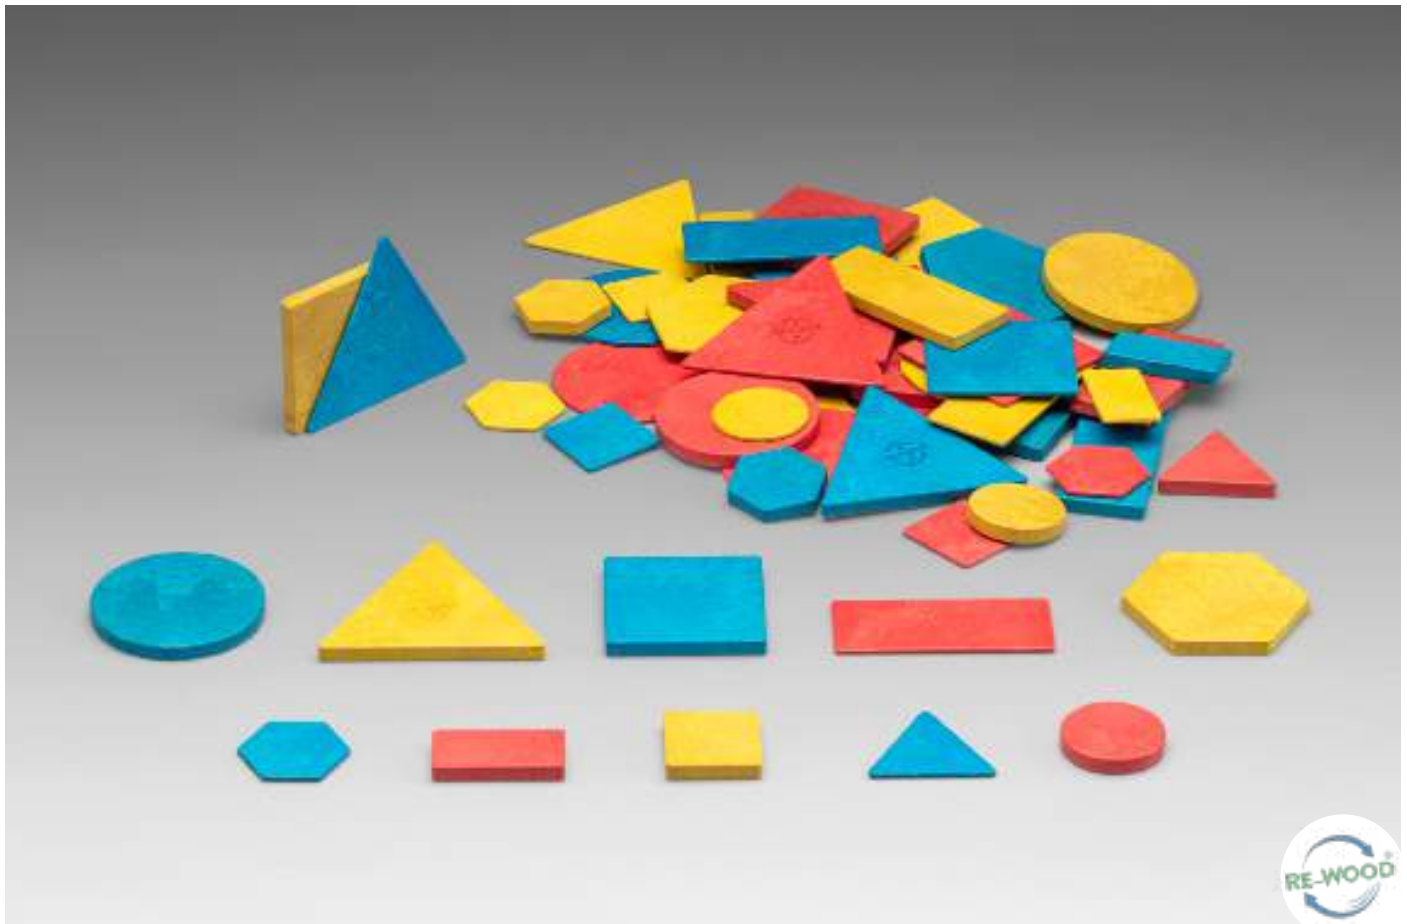

Pattern Blocks

LEARNING MATERIAL

250 pieces of **RE-Wood**. Edge length 2.5cm, thickness 0.5cm. 25 yellow hexagons, 25 orange squares, 50 red trapezoids, 50 green triangles, 50 blue parallelograms, 50 beige rhombuses. Packed in cardboard box including template card 16.4 x 19.4 cm.

039720.000

EAN: 426041 4066436

Example Book for Pattern Blocks

LEARNING MATERIAL

25 examples in original size for building figures with specified number of parts. Solution on the reverse side.

039725.000

EAN: 426041 4066986