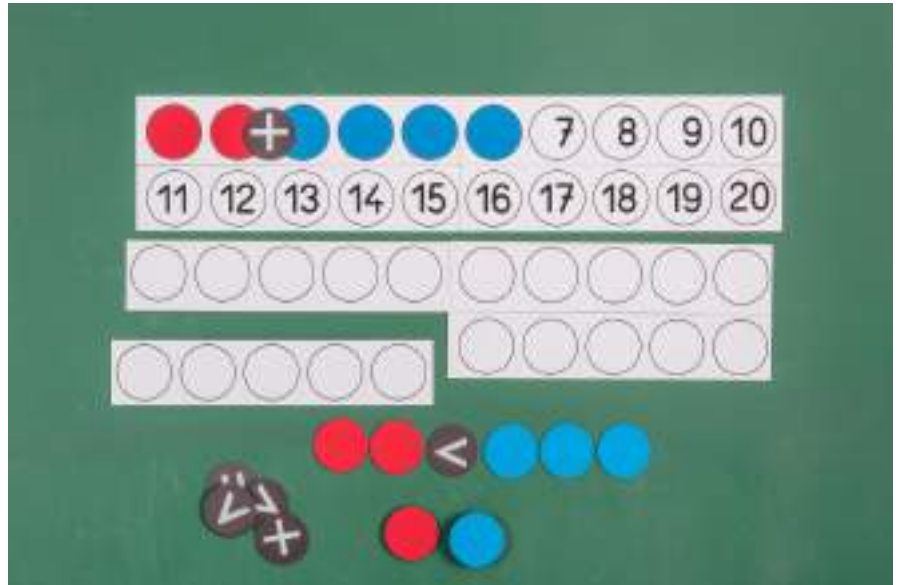

Counting Board for the chalkboard magnetic

LEARNING MATERIAL

8 magnetic stripes (total 60 x 25cm), printed with numbers (1 to 20) and circles (Ø 5cm), as well as 22 magnetic counters and 10 arithmetic signs (Ø 5cm). Packed in bag.

080808.033

EAN: 4260414065149