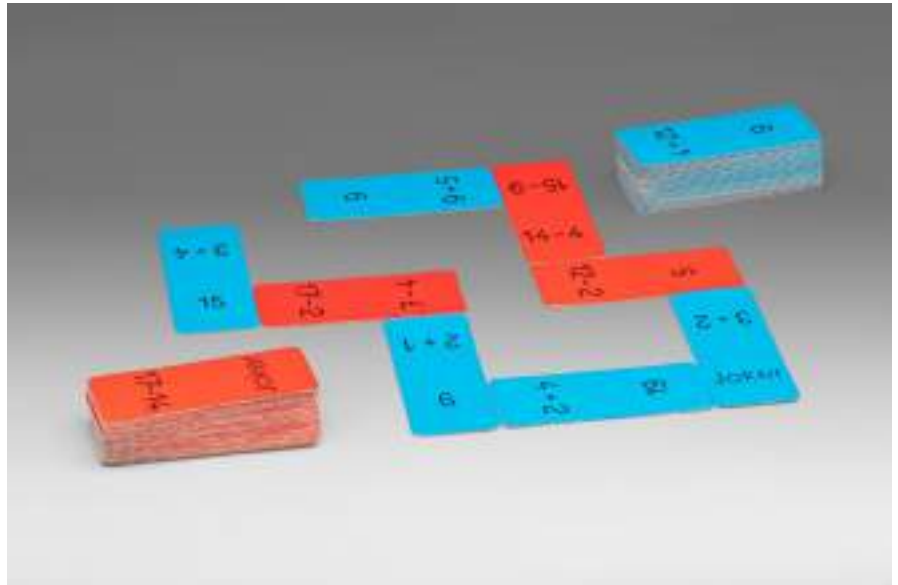

Domino Game

Addition and Subtraction in number range 20

LEARNING MATERIAL

60 task cards (30 blue = easy game; 30 red = difficult game; mixed = large game). Playful practice of plus and minus tasks in the number range 1-20. For 2-4 players. 1 instruction in 4 languages (DE, EN, FR and ES). Made of 100% recycled laminated cardboard. Packed in cardboard box.

200096.IMP

EAN: 4260414067716