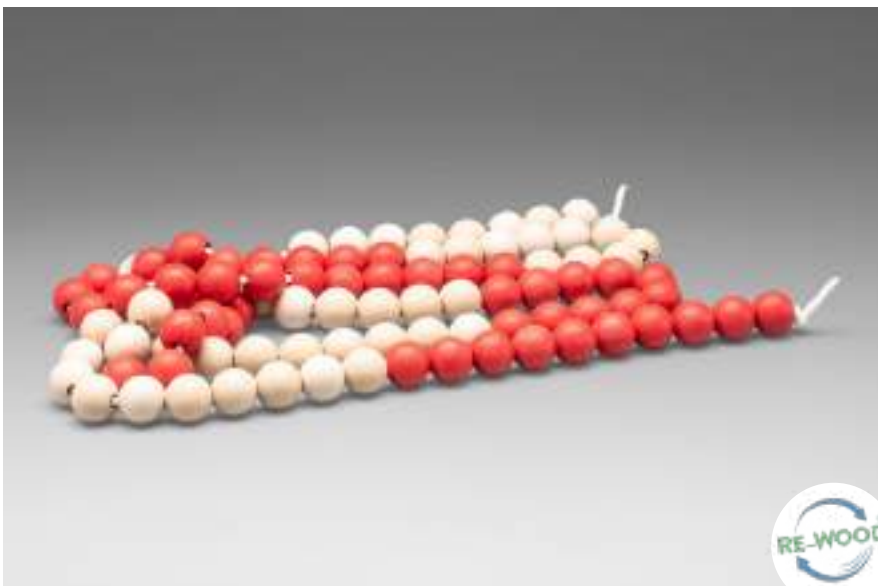

Jumbo Arithmetic Bead String

red / white with 100 balls

LEARNING MATERIAL

100 white / red balls (Ø 2.5cm) from **RE-Wood**, in a step of 10 on a 300cm long string. Packed in cardboard box.

080267.000

EAN: 4260414062001