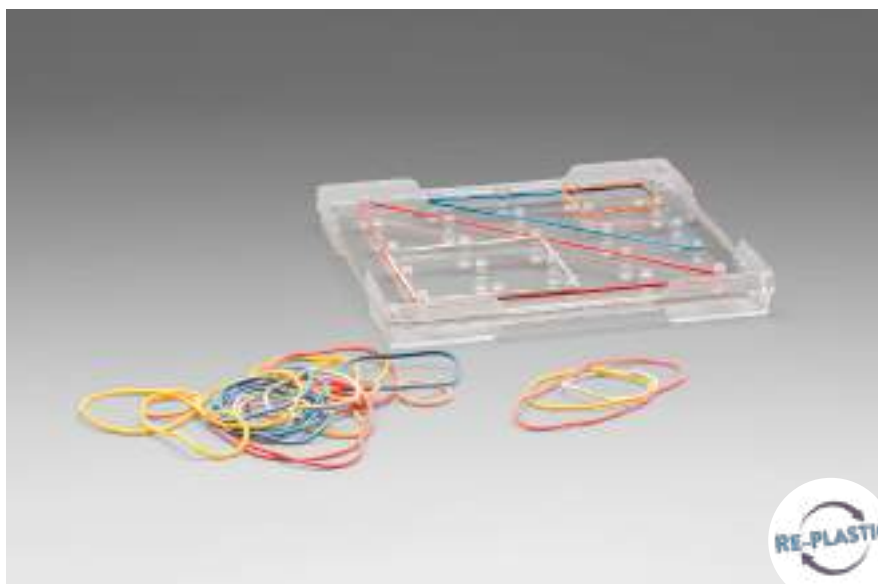

Geoboard

small
transparent

LEARNING MATERIAL

15 x 15cm. Stackable. With 25 pins, incl. approx. 25 rubber rings in 6 colours and 4 sizes, with 12 laying examples. Transparent, also suitable for OHP. Made of **RE-Plastic**. Packed in polybag.

Example Book
for Geoboard

081600.000

EAN: 426041 4065996