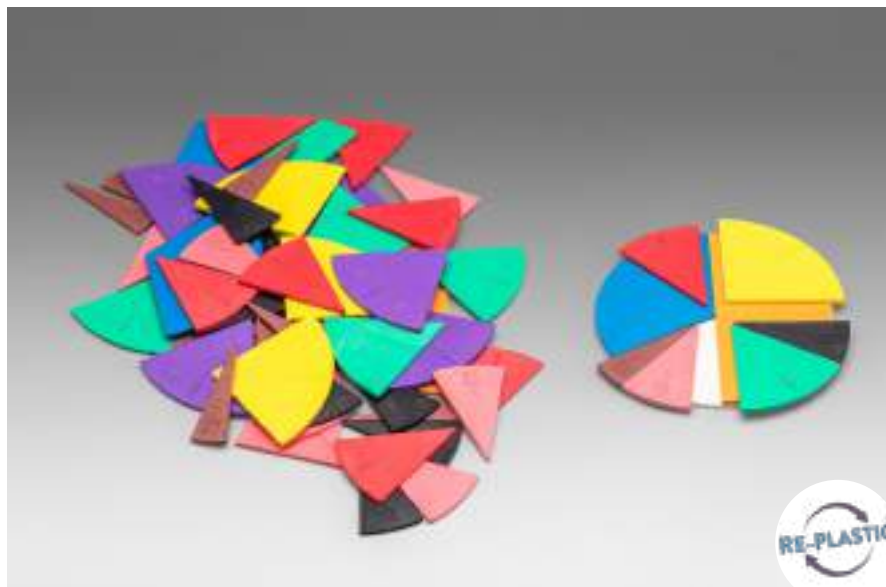

Fraction Set

round in 10 colors

LEARNING MATERIAL

1 x 1/1, 2 x 1/2, 3 x 1/3, 4 x 1/4, 5 x 1/5, 6 x 1/6,
8 x 1/8, 10 x 1/10, 12 x 1/12, 20 x 1/20

Each fraction has a different colour and is available in the quantity up to 1/1. With fractional marking. ø 10cm, 71 parts. Packed in a plastic box with lid made of **RE-Plastic**.

120122.000

EAN: 426041 4066054