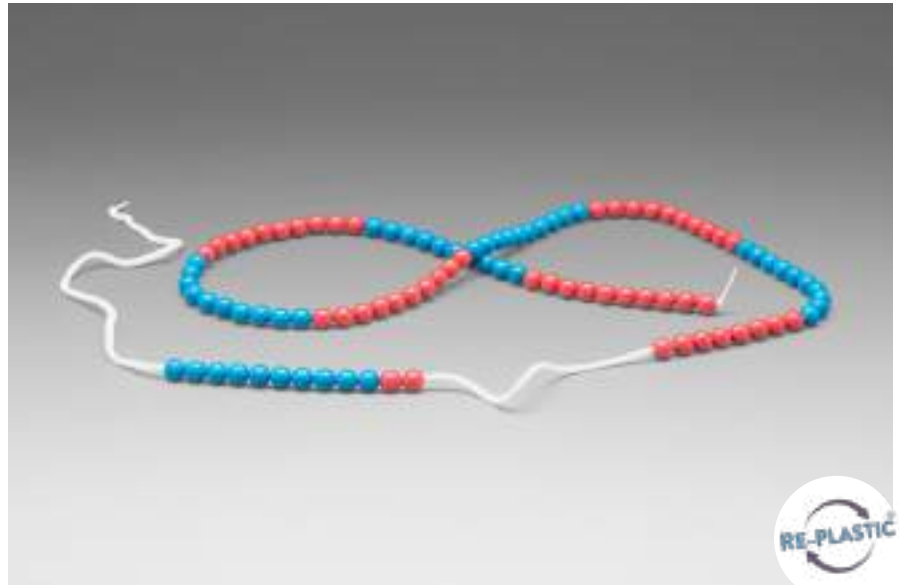

Arithmetic Bead String

red / blue with 100 balls

LEARNING MATERIAL

Arithmetic String (approx. 150cm) with 100 balls in a step of 10 on a tearproof, stretchable string. The balls are made of **RE-Plastic** (Ø 1cm). When pulling the string, the slight ball lock lifted and all beads slide back together again. Packed in FSC-certified paper bag.

080260.000

EAN: 4260414061943