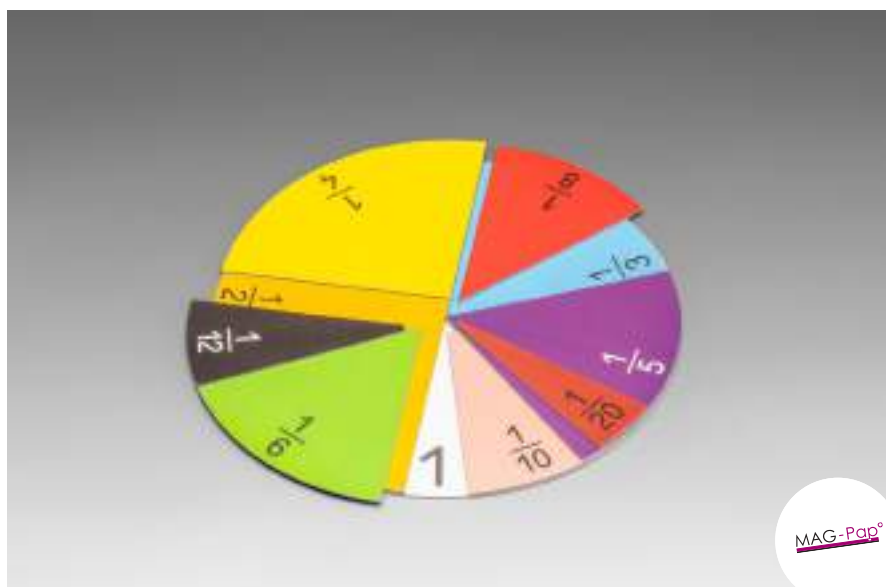

Fraction Set

round in 10 colors
magnetic

LEARNING MATERIAL

1 x 1/1, 2 x 1/2, 3 x 1/3, 4 x 1/4, 5 x 1/5, 6 x 1/6,
8 x 1/8, 10 x 1/10, 12 x 1/12, 20 x 1/20.

All magnetic elements are marked with the corresponding fraction. Each fraction piece has the same color as the student set.

ø 26cm, magnetic, 71 parts.

Made of **MAG-Pap**°.

Packed in a cardboard box.

120127.000

EAN: 426041 4063817