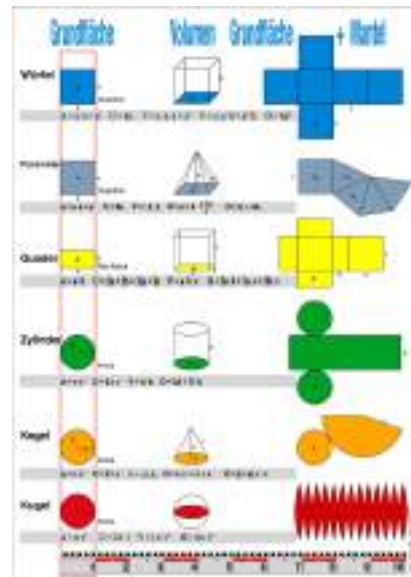

Units

Overview sheet

LEARNING MATERIAL

The overview sheet enables cross-references to other units of measurement to be made. This overview sheet can be used throughout the entire teaching of the topic 'Sizes and their units'. DIN A4, for the pupil's hand,

010550.000

EAN: 4260414060021