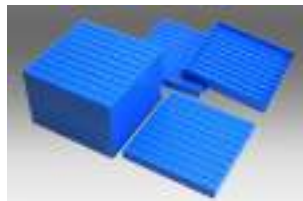

Thousand Cube red (1 pcs)

039589.K00

EAN: 4260414066238