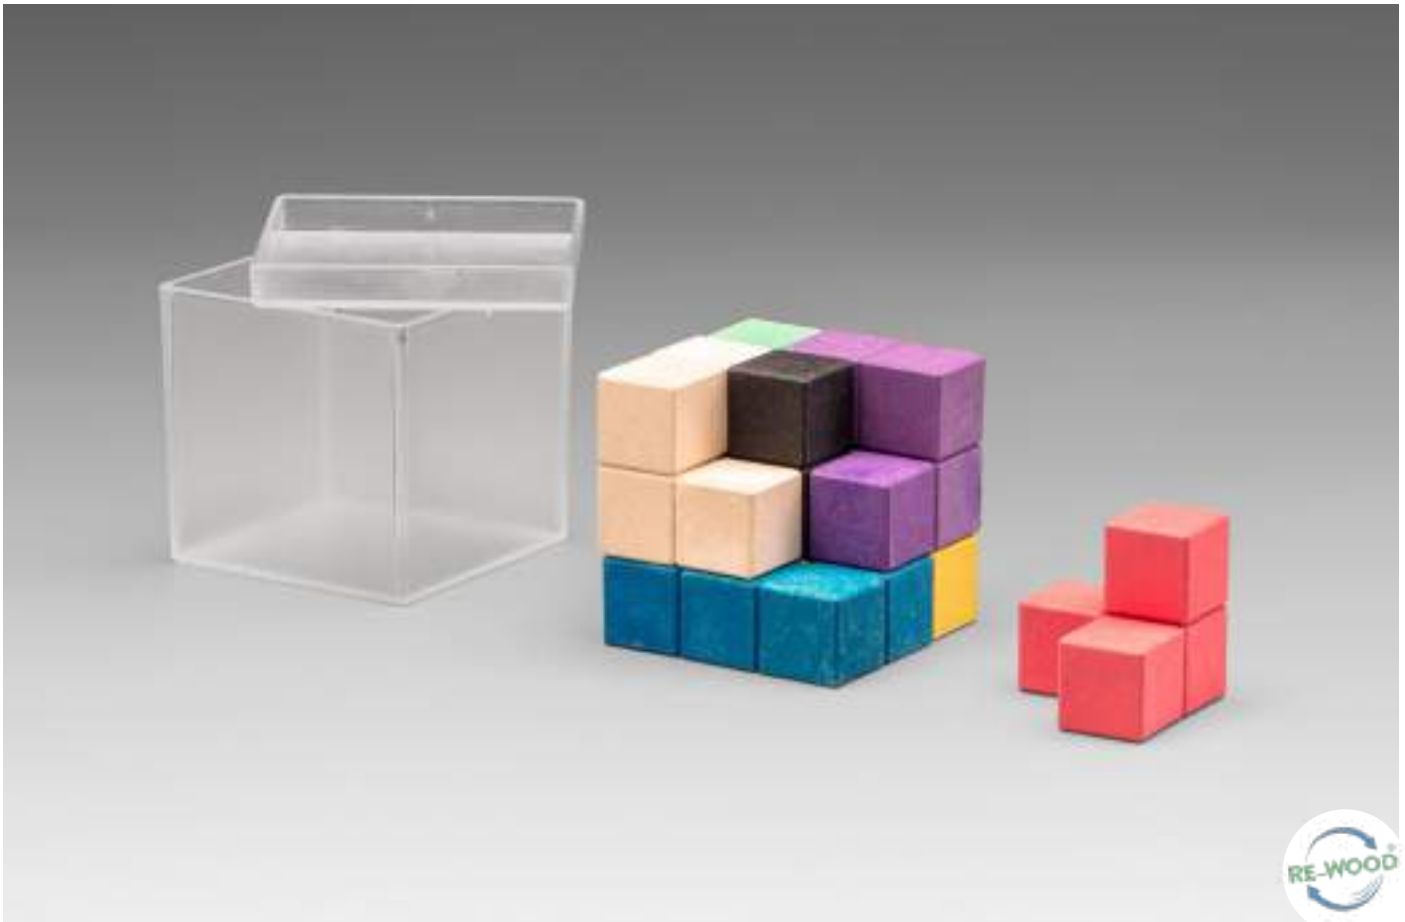

Soma - Cube

LEARNING MATERIAL

Soma - cube (6 x 6 x 6cm) made of **RE-Wood** from 7 parts in the colours red, blue, white, yellow, green, purple and black. The different parts are each composed of 4 or 3 individual stones. With instruction and laying example. Packed

Example Book for
Soma - Cards

080555.000
EAN: 4260414062360