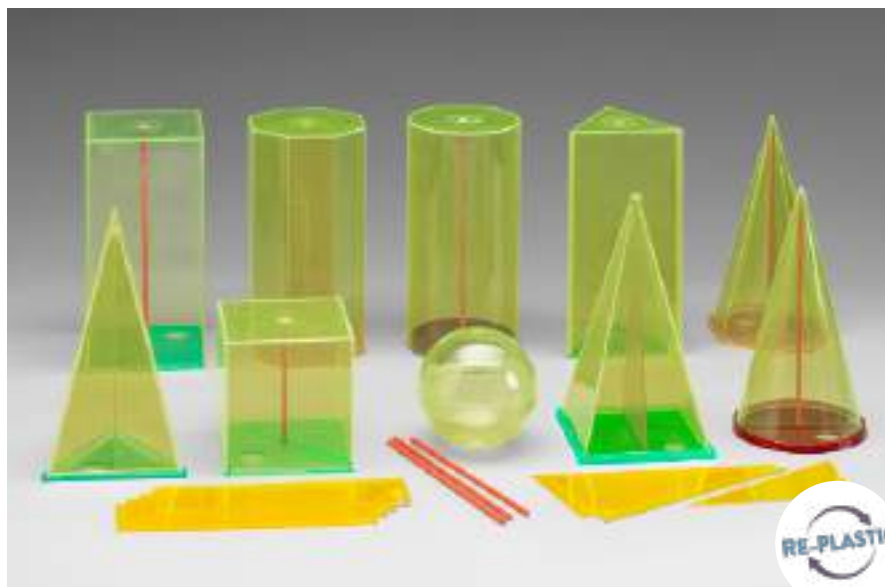

Geometrical Shape Set 15 cm

LEARNING MATERIAL

10 Shapes, base 7,5 x 7,5 cm, 9 bases, 9 middle axes and 10 sections. Square Prism, Square Pyramid, Cube, Triangular Prism, Triangular Pyramid, Octagonal prism, octagonal pyramid, cylinder, cone and a sphere. Each of the shapes (instead of the sphere) have coloured lids (with a whole so you can fill water or sand into the shape). Into the lids you can stick coloured sections or a red middle axis.

Made of **RE-Plastic**.

Packed in a cardboard box with manual.

039510.000

EAN: 4260414067778