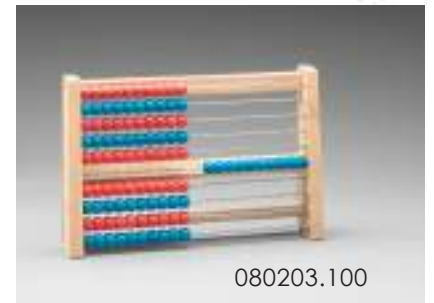

080203.200

080203.100

080203.300

080203.600

Abacus in 10 colors 080203.700

Place Value Flipchart 080400.000

Base Ten Sets R39578.000

The 10-color Abacus can be combined with many other of our **system working** materials. All our items follow the same scheme: