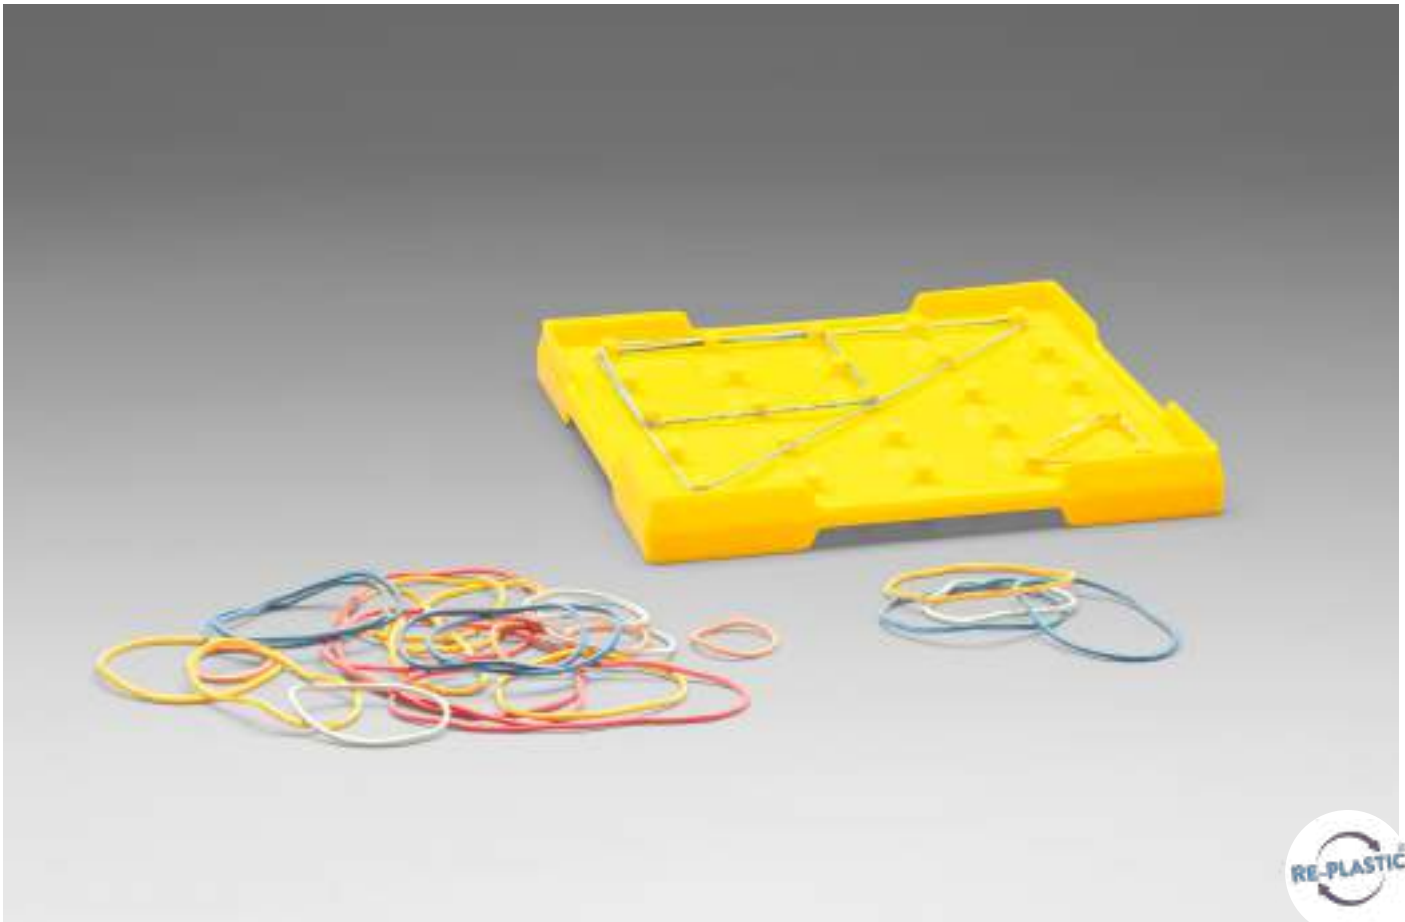

Geoboard

small double sided yellow

LEARNING MATERIAL

15 x 15cm. Stackable. One side square, other side round pin arrangement. With approx. 25 rubber rings in 6 colours and 4 sizes. With 24 laying examples. Made of **RE-Plastic**. Packed in polybag.

081610.100

EAN: 4260414062988