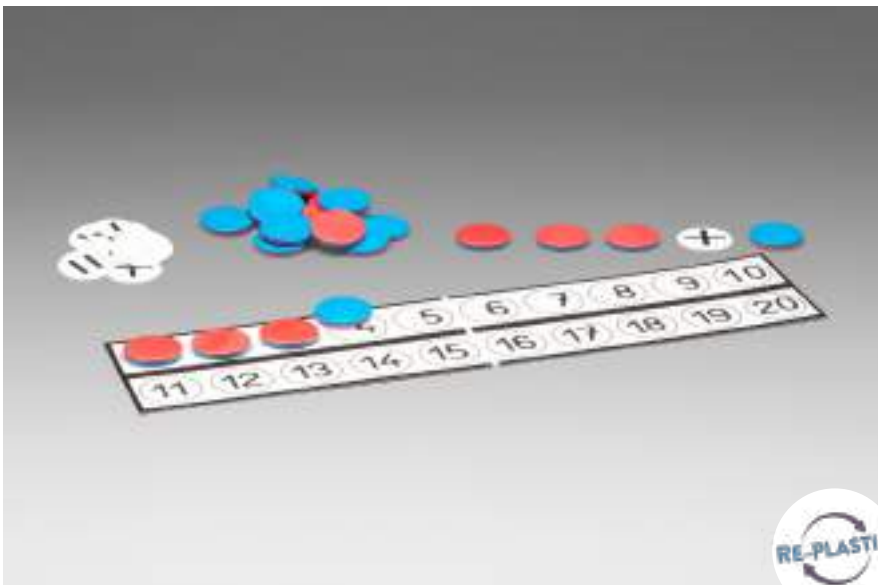

Counting Board with counters and arithmetic signs

LEARNING MATERIAL

Printed on one side with numbers 1-20, the other unprinted and writable with non-permanent markers. 22 counting chips (Ø 2.5cm) and 10 arithmetic signs. Packed in polybag. 30 x 7 x 0.5cm

080813.000

EAN: 4260414065934