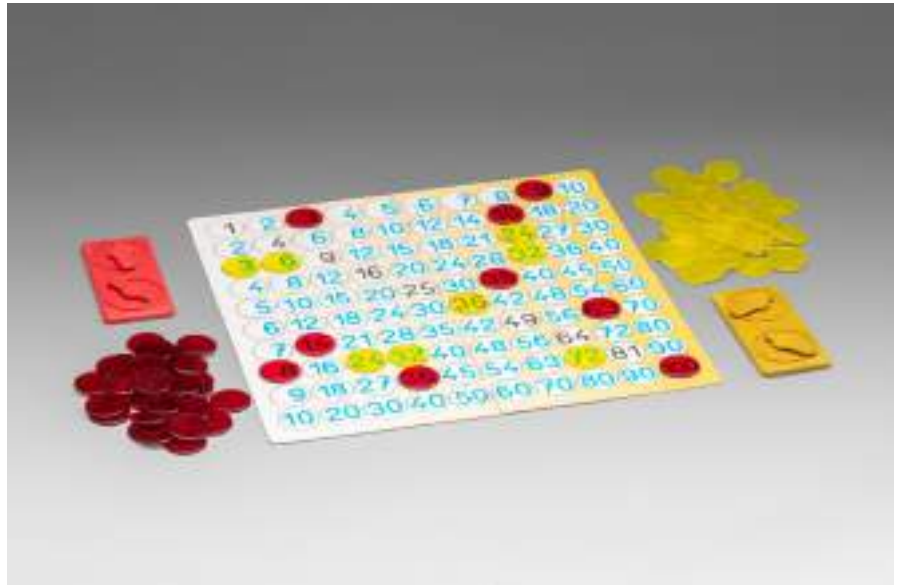

Math Game - Multiplication Table

PLAY MATERIAL

1 game board, 55 each red and yellow transparent chips, 2 random generators with 2 spinning wheels, 1 manual with solution table. 1 instruction in 4 languages (DE, EN, FR and ES). Packed in cardboard box.

200030.IMP

EAN: 4260414066900