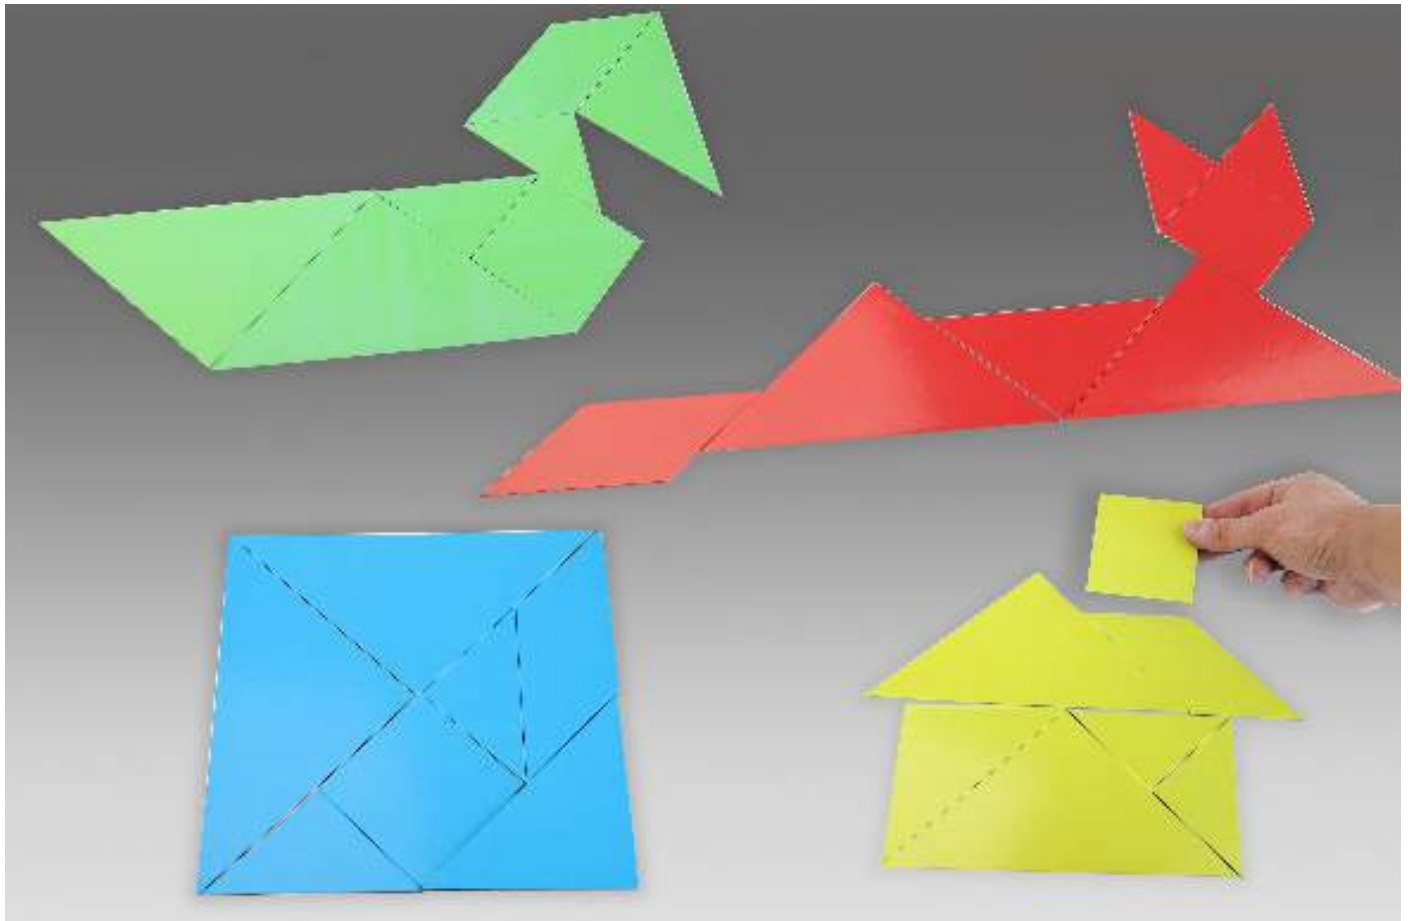

Tangram Set

*in 4 colours for chalkboard
magnetic*

LEARNING MATERIAL

28 pieces in 4 different colours (red, blue, green, yellow) with 7 elements each, made of **MAG-Pap** in the basic size 20 x 20cm.
Packed in cardboard box.

080740.000

EAN: 4260414066474