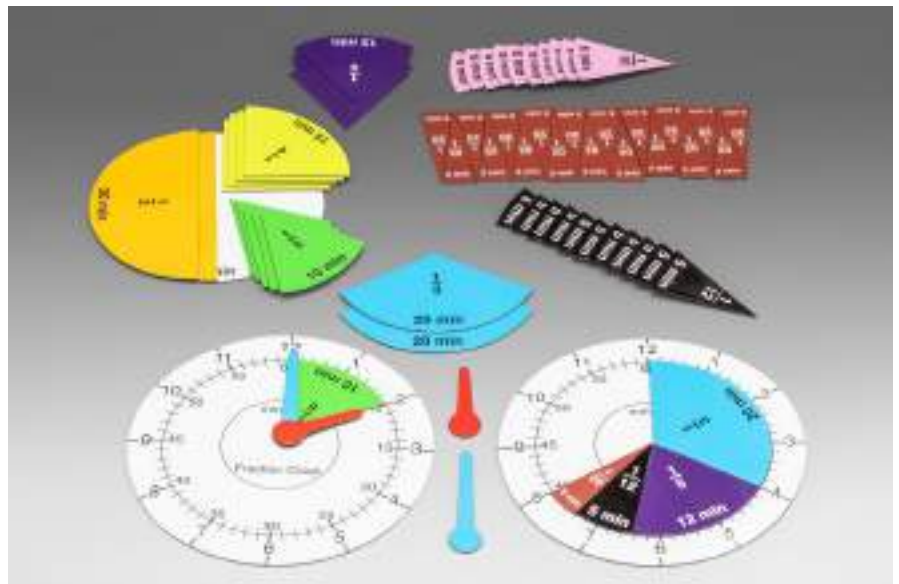

Fraction Clock magnetic

LEARNING MATERIAL

2 dials (Ø 13cm) and magnetic additional material for reading, adjusting and calculation with times and for the operational trading with minutes as fractions of an hour. Packed in a cardboard box with instructions.

120140.000

EAN: 4260414065613