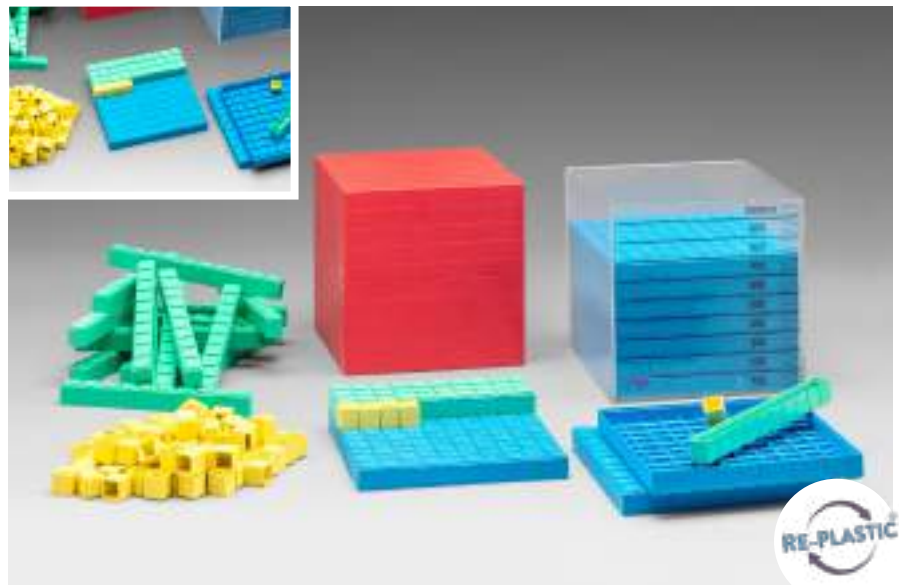

Base Ten Set in the number range of 1000

LEARNING MATERIAL

100 yellow units, 20 green rods, 10 blue hundred flats (5 blank and 5 with raised numbers), 1 red thousand cube and 1 empty decimeter cube.
Made of **RE-Plastic**.
Packed in cardboard box with instructions.

039598.000

EAN: 4260414061110