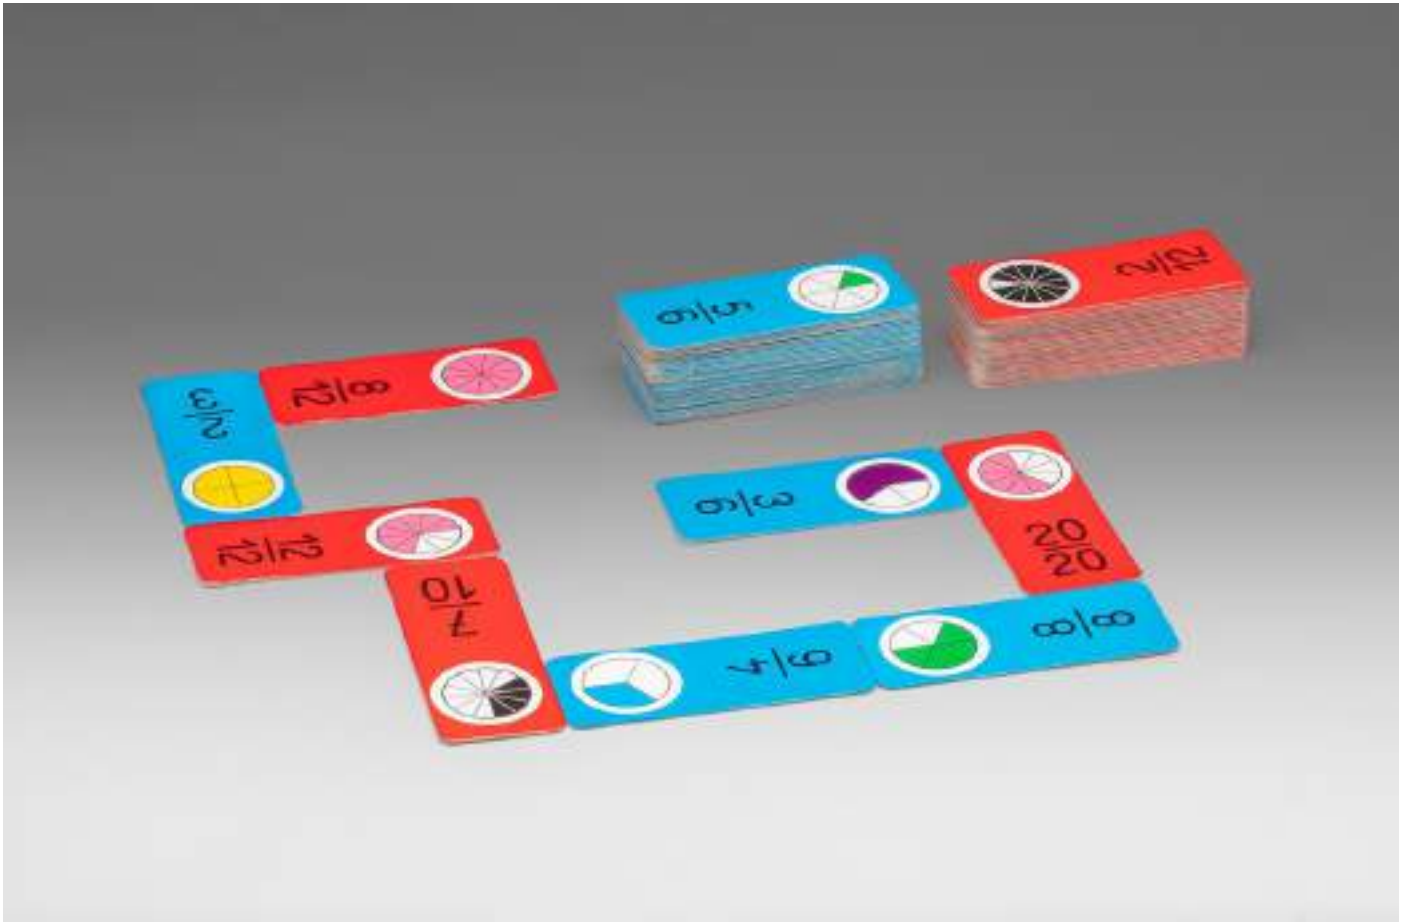

Domino Game

Fractions

LEARNING MATERIAL

60 task cards (30 blue = easy game; 30 red = difficult game; mixed = large game). Playful practice of fraction tasks in the number range 1-100. For 2-4 players. 1 instruction in 4 languages (DE, EN, FR and ES). Size of a domino card: 10.7 x 4.2 cm. Can be ideally combined with our round fraction set (order no.: 120122.000, EAN: 4260414066054) Made of 100% recycled laminated cardboard.

200099.IMP
EAN: 4260414067747