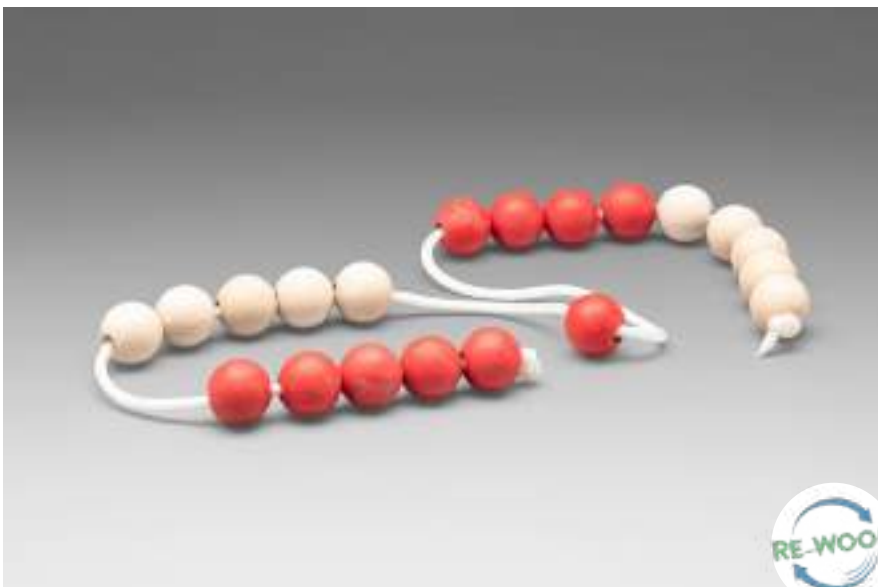

Jumbo Arithmetic Bead String

red / white with 20 balls

LEARNING MATERIAL

20 red / white balls (Ø 2.5cm) from **RE-Wood**, in a step of 5 on a 100cm long string. Packed in cardboard box.

080255.000

EAN: 426041 4061905