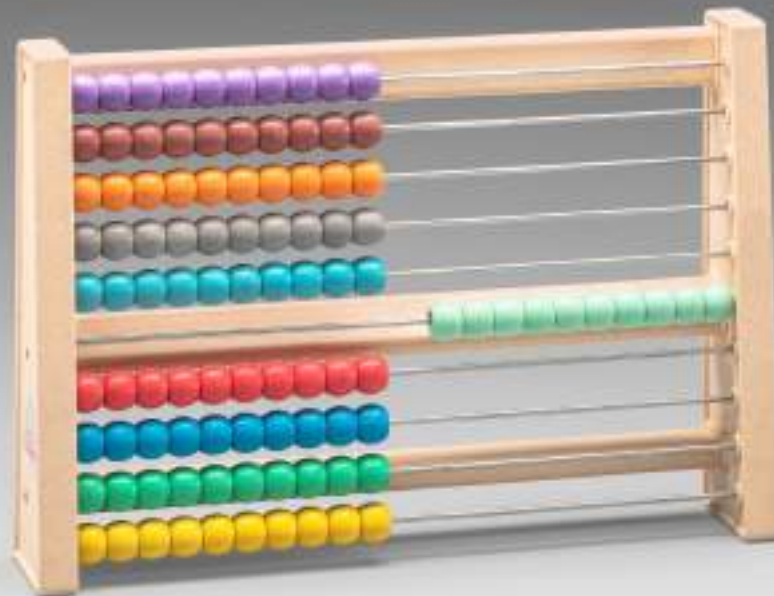

Abacus in 10 colors

LEARNING MATERIAL

Abacus made of the natural material **RE-Wood** with 100 balls in the colours yellow, green, dark blue, red, turquoise, light blue, gray, orange, brown and purple.

Can be ideally combined with our system working materials, as the individual place values are coordinated with each other.

Packed in cardboard cover.

080203.700

EAN: 4260414067709