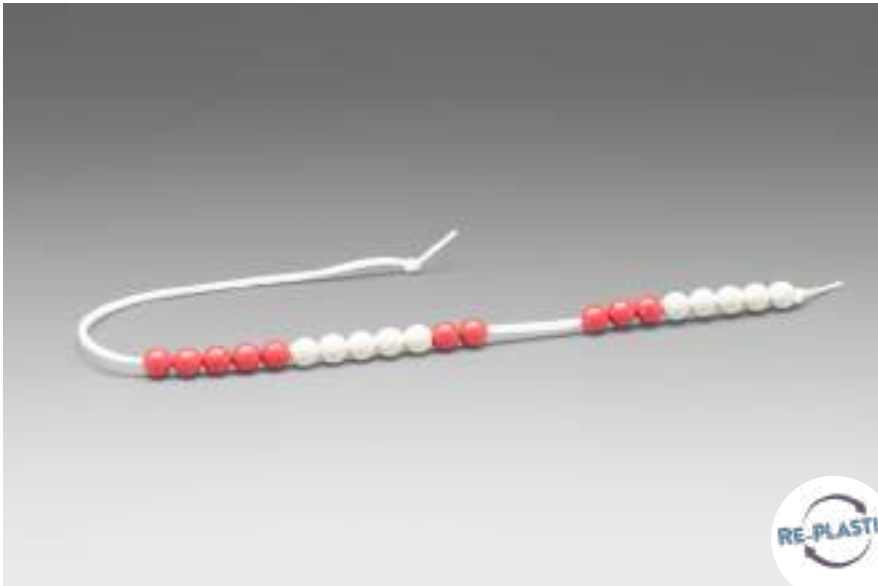

Arithmetic Bead String

red / white with 20 balls

LEARNING MATERIAL

Arithmetic String (approx. 45cm) with 20 balls in a step of 5 on a tearproof, stretchable string. The balls are made of **RE-Plastic** (Ø 1cm). When pulling the string, the slight ball lock lifted and all beads slide back together again. Packed in FSC-certified paper bag.