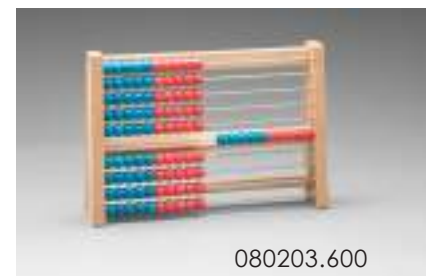

080203.200

080203.100

080203.300

080203.600

Abacus in 10 colors 080203.700

Place Value Flipchart 080400.000

Base Ten Sets R39578.000

The 10-color Abacus can be combined with many other of our **system working** materials. All our items follow the same scheme: